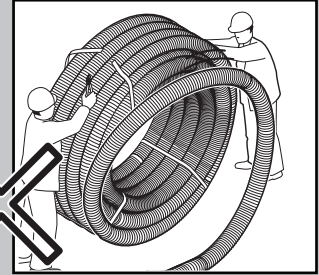

Uponor Ecoflex pipe handling

< 50 m
d = 140/145/175 mm

> 50 m d = 140/145/175 mm
≥ 50 m d = 200/250 mm

Uponor training & installation videos
www.youtube.com/uponoreurope