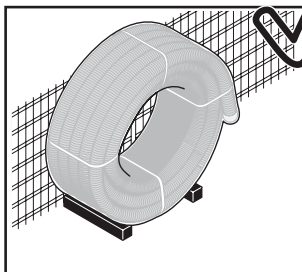

Uponor Ecoflex pipe handling

< 50 m
d = 140/145/175 mm

> 50 m d = 140/145/175 mm
≥ 50 m d = 200/250 mm

Uponor training & installation videos
www.youtube.com/uponoreurope