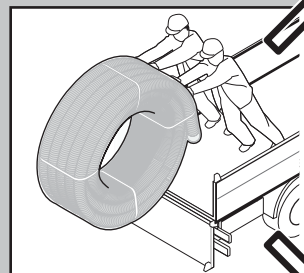

Uponor Ecoflex pipe handling

< 50 m
d = 140/145/175 mm

> 50 m d = 140/145/175 mm
≥ 50 m d = 200/250 mm

Uponor training & installation videos
www.youtube.com/uponoreurope