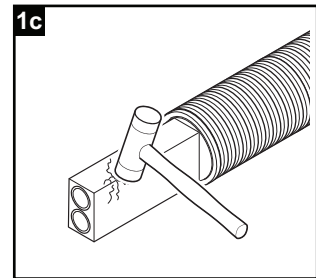

Uponor Ecoflex pipe handling

< 50 m
d = 140/145/175 mm

> 50 m d = 140/145/175 mm
≥ 50 m d = 200/250 mm

Uponor training & installation videos
www.youtube.com/uponoreurope