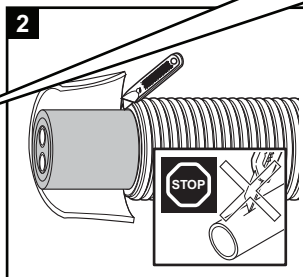

Uponor Ecoflex pipe handling

< 50 m
d = 140/145/175 mm

> 50 m d = 140/145/175 mm
≥ 50 m d = 200/250 mm

Uponor training & installation videos
www.youtube.com/uponoreurope