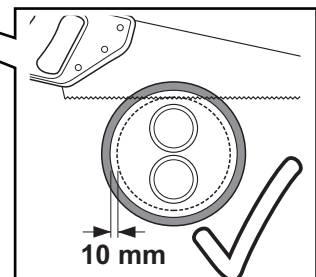

Uponor Ecoflex pipe handling

< 50 m
d = 140/145/175 mm

> 50 m d = 140/145/175 mm
≥ 50 m d = 200/250 mm

Uponor training & installation videos
www.youtube.com/uponoreurope