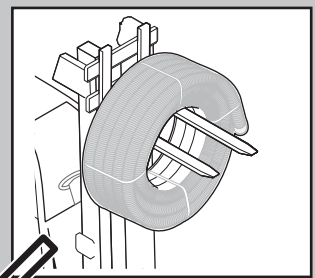

Uponor Ecoflex pipe handling

< 50 m
d = 140/145/175 mm

> 50 m d = 140/145/175 mm
≥ 50 m d = 200/250 mm

Uponor training & installation videos
www.youtube.com/uponoreurope