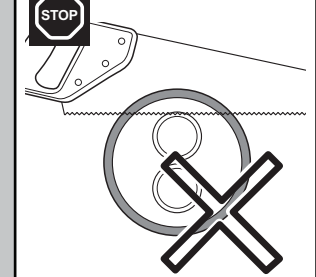

Uponor Ecoflex pipe handling

< 50 m
d = 140/145/175 mm

> 50 m d = 140/145/175 mm
≥ 50 m d = 200/250 mm

Uponor training & installation videos
www.youtube.com/uponoreurope