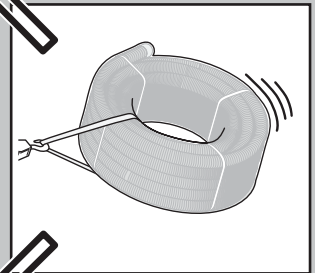

Uponor Ecoflex pipe handling

< 50 m
d = 140/145/175 mm

> 50 m d = 140/145/175 mm
≥ 50 m d = 200/250 mm

Uponor training & installation videos
www.youtube.com/uponoreurope