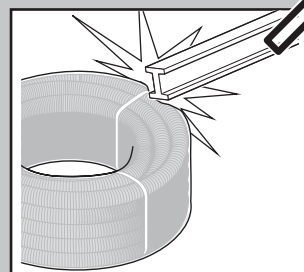

Uponor Ecoflex pipe handling

< 50 m
d = 140/145/175 mm

> 50 m d = 140/145/175 mm
≥ 50 m d = 200/250 mm

Uponor training & installation videos
www.youtube.com/uponoreurope