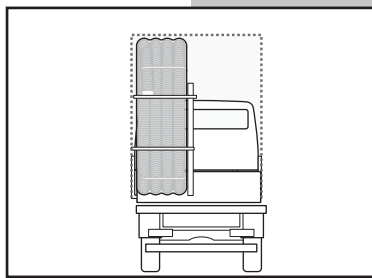

Uponor Ecoflex pipe handling

< 50 m
d = 140/145/175 mm

> 50 m d = 140/145/175 mm
≥ 50 m d = 200/250 mm

Uponor training & installation videos
www.youtube.com/uponoreurope