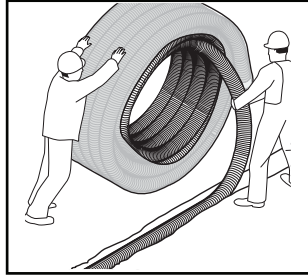

Uponor Ecoflex pipe handling

< 50 m
d = 140/145/175 mm

> 50 m d = 140/145/175 mm
≥ 50 m d = 200/250 mm

Uponor training & installation videos
www.youtube.com/uponoreurope