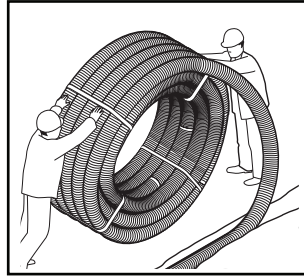

Uponor Ecoflex pipe handling

< 50 m
d = 140/145/175 mm

> 50 m d = 140/145/175 mm
≥ 50 m d = 200/250 mm

Uponor training & installation videos
www.youtube.com/uponoreurope