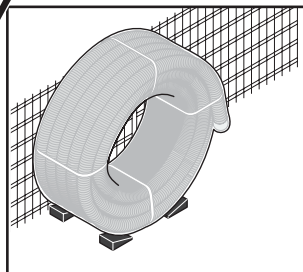

Uponor Ecoflex pipe handling

< 50 m
d = 140/145/175 mm

> 50 m d = 140/145/175 mm
≥ 50 m d = 200/250 mm

Uponor training & installation videos
www.youtube.com/uponoreurope