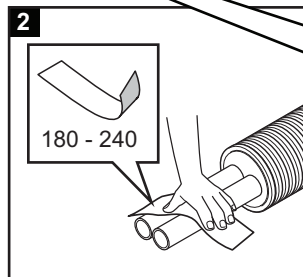

Uponor Ecoflex pipe handling

< 50 m
d = 140/145/175 mm

> 50 m d = 140/145/175 mm
≥ 50 m d = 200/250 mm

Uponor training & installation videos
www.youtube.com/uponoreurope