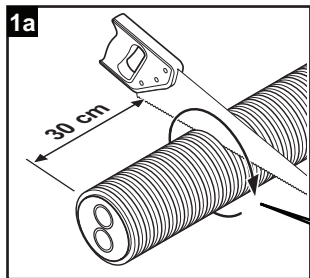

Uponor Ecoflex pipe handling

< 50 m
d = 140/145/175 mm

> 50 m d = 140/145/175 mm
≥ 50 m d = 200/250 mm

Uponor training & installation videos
www.youtube.com/uponoreurope