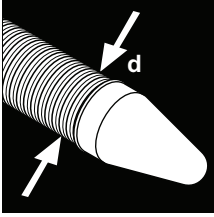

Uponor Ecoflex pipe handling

< 50 m
d = 140/145/175 mm

> 50 m d = 140/145/175 mm
≥ 50 m d = 200/250 mm

Uponor training & installation videos
www.youtube.com/uponoreurope