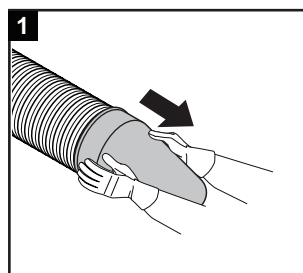

Uponor Ecoflex pipe handling

< 50 m
d = 140/145/175 mm

> 50 m d = 140/145/175 mm
≥ 50 m d = 200/250 mm

Uponor training & installation videos
www.youtube.com/uponoreurope