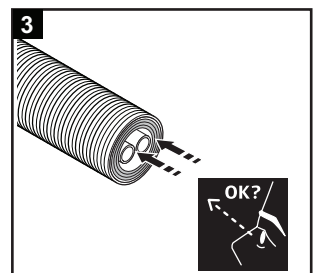

Uponor Ecoflex pipe handling

< 50 m
d = 140/145/175 mm

> 50 m d = 140/145/175 mm
≥ 50 m d = 200/250 mm

Uponor training & installation videos
www.youtube.com/uponoreurope