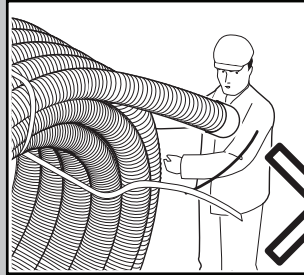

Uponor Ecoflex pipe handling

< 50 m
d = 140/145/175 mm

> 50 m d = 140/145/175 mm
≥ 50 m d = 200/250 mm

Uponor training & installation videos
www.youtube.com/uponoreurope