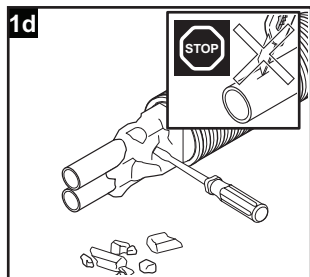

Uponor Ecoflex pipe handling

< 50 m
d = 140/145/175 mm

> 50 m d = 140/145/175 mm
≥ 50 m d = 200/250 mm

Uponor training & installation videos
www.youtube.com/uponoreurope