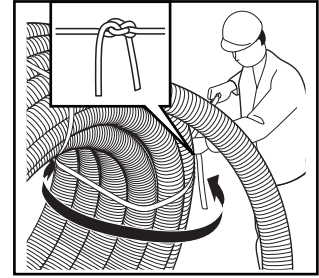

Uponor Ecoflex pipe handling

< 50 m
d = 140/145/175 mm

> 50 m d = 140/145/175 mm
≥ 50 m d = 200/250 mm

Uponor training & installation videos
www.youtube.com/uponoreurope