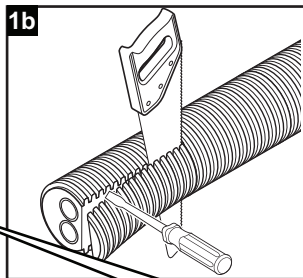

Uponor Ecoflex pipe handling

< 50 m
d = 140/145/175 mm

> 50 m d = 140/145/175 mm
≥ 50 m d = 200/250 mm

Uponor training & installation videos
www.youtube.com/uponoreurope