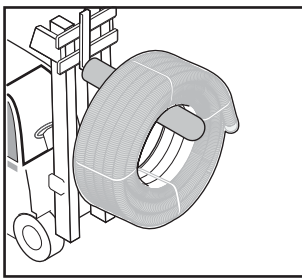

Uponor Ecoflex pipe handling

< 50 m
d = 140/145/175 mm

> 50 m d = 140/145/175 mm
≥ 50 m d = 200/250 mm

Uponor training & installation videos
www.youtube.com/uponoreurope