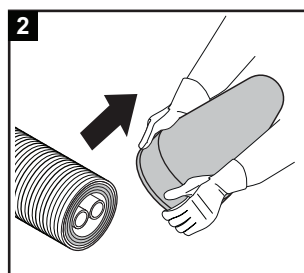

Uponor Ecoflex pipe handling

< 50 m
d = 140/145/175 mm

> 50 m d = 140/145/175 mm
≥ 50 m d = 200/250 mm

Uponor training & installation videos
www.youtube.com/uponoreurope