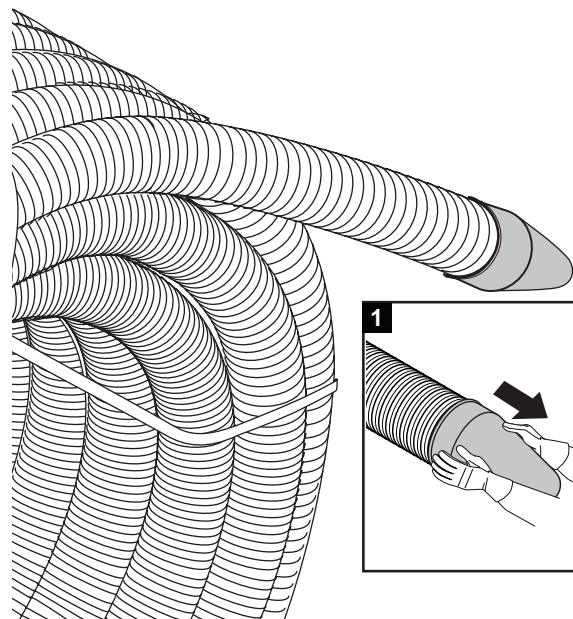

Uponor Ecoflex pipe handling

< 50 m
d = 140/145/175 mm

> 50 m d = 140/145/175 mm
≥ 50 m d = 200/250 mm

Uponor training & installation videos
www.youtube.com/uponoreurope