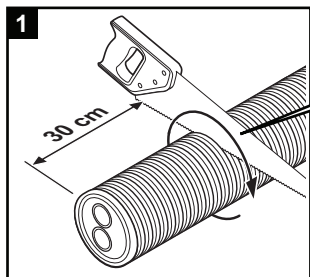

Uponor Ecoflex pipe handling

< 50 m
d = 140/145/175 mm

> 50 m d = 140/145/175 mm
≥ 50 m d = 200/250 mm

Uponor training & installation videos
www.youtube.com/uponoreurope