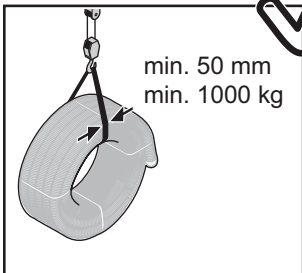

Uponor Ecoflex pipe handling

< 50 m
d = 140/145/175 mm

> 50 m d = 140/145/175 mm
≥ 50 m d = 200/250 mm

Uponor training & installation videos
www.youtube.com/uponoreurope