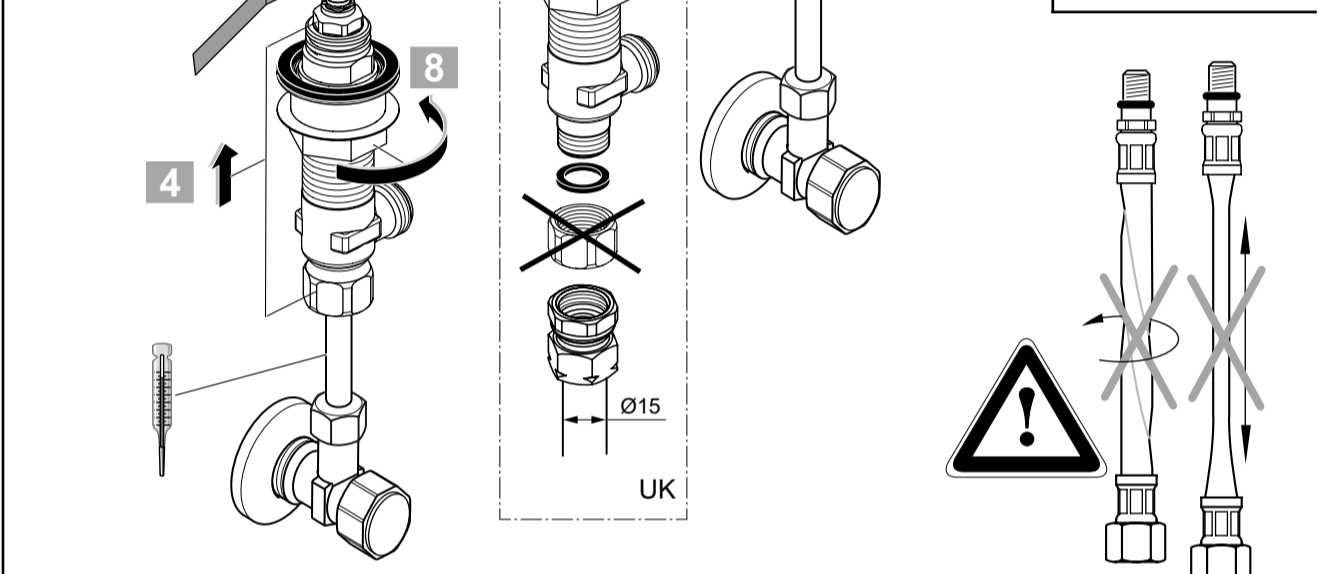

Ideal Standard

JOY NEO

11.2024 / B565157

B D146 ..

B D145 ..

B D143 ..

B D144 ..

Ideal Standard International NV  
Corporate Village – Gent Building  
Da Vincilaan 2  
1935 Zaventem  
Belgium  
<https://www.idealstandard.com>