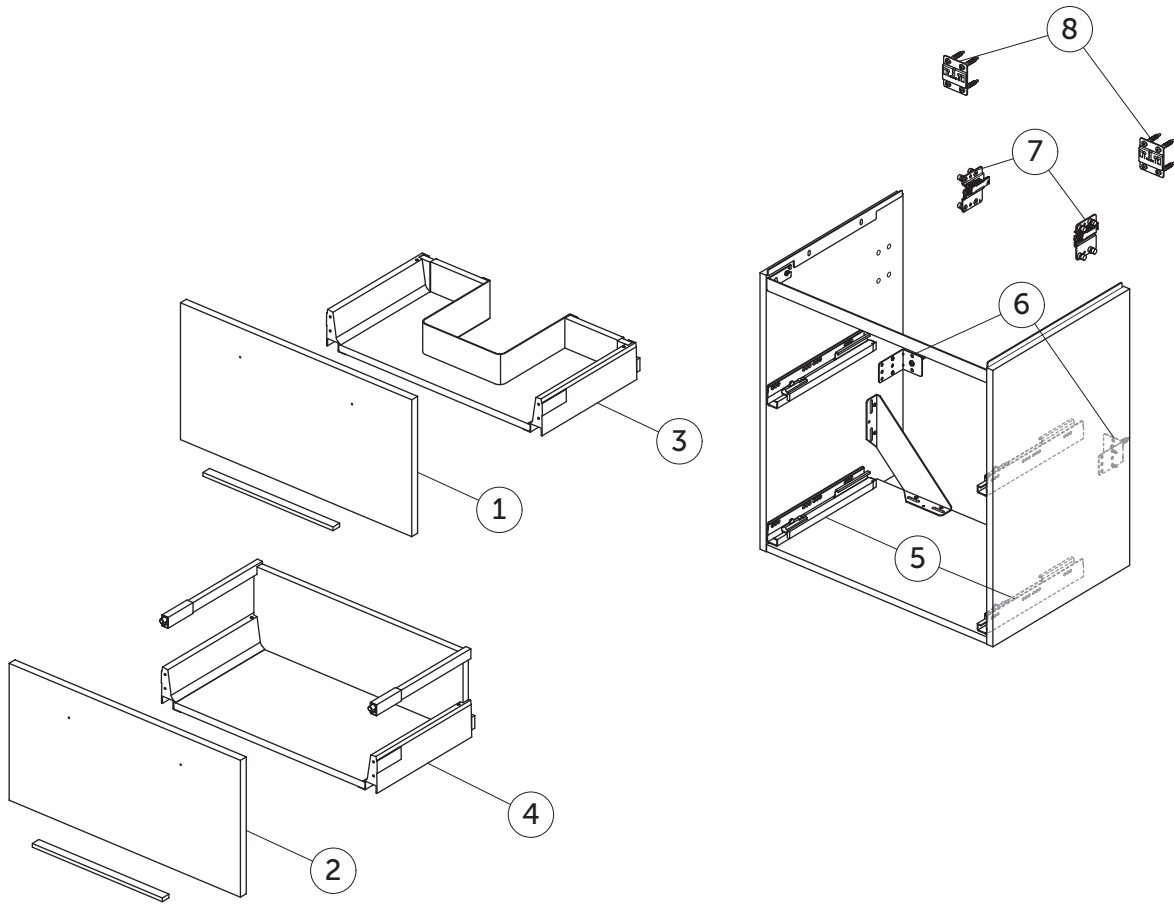

# SPARE PARTS

Vanity Unit WH 600  
2 drws

I.LIFE A

Item	Description	Colour/Finish	Code No.	Quantity
1	Upper drawer front panel 596 x 312	DU - White Matt NF - Sand Beige Matt NH - Greige Matt NG - Quartz Grey Matt NV - Carbon Grey Matt NX - Natural Oak NW - Coffee Oak	TF123DU TF123NF TF123NH TF123NG TF123NV TF123NX TF123NW	1
2	Lower drawer front panel 596 x 312	DU - White Matt NF - Sand Beige Matt NH - Greige Matt NG - Quartz Grey Matt NV - Carbon Grey Matt NX - Natural Oak NW - Coffee Oak	TF124DU TF124NF TF124NH TF124NG TF124NV TF124NX TF124NW	1
3	Upper drawer structure box 60x44		TF125NG	1
4	Lower drawer structure box 60x44		TF126NG	1
5	Runners 300 KIT Tandembbox BM Blum		TF11967	pair
6	Safety brackets KIT BU (brackets, screws, plugs)		TF12067	10
7	Hangers KIT Camat 807		TF12167	pair
8	Wall fixation KIT BU (brackets, screws, plugs)		TF12267	18