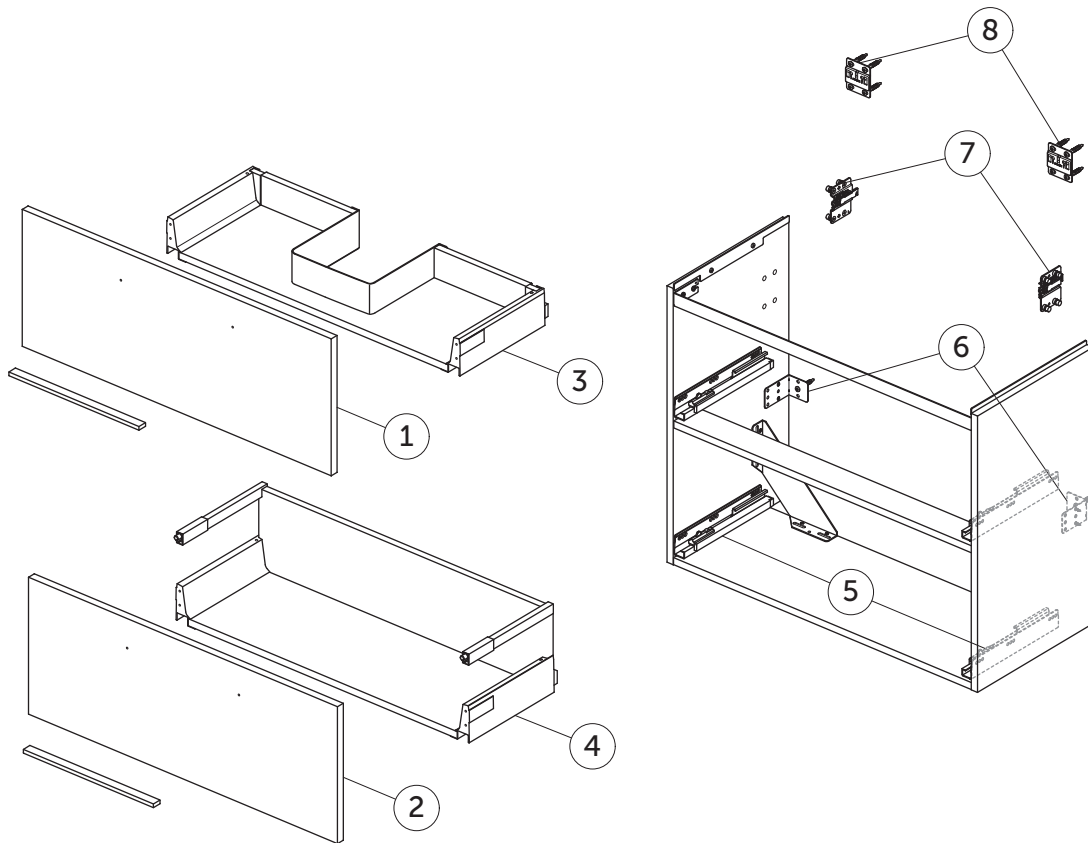

SPARE PARTS

Vanity Unit WH 800
2 drws

I.LIFE S

Item	Description	Colour/Finish	Code No.	Quantity
1	Upper drawer front panel 796 x 312	DU - White Matt NF - Sand Beige Matt NH - Greige Matt NG - Quartz Grey Matt NV - Carbon Grey Matt NX - Natural Oak NW - Coffee Oak	TF127DU TF127NF TF127NH TF127NG TF127NV TF127NX TF127NW	1
2	Lower drawer front panel 796 x 312	DU - White Matt NF - Sand Beige Matt NH - Greige Matt NG - Quartz Grey Matt NV - Carbon Grey Matt NX - Natural Oak NW - Coffee Oak	TF128DU TF128NF TF128NH TF128NG TF128NV TF128NX TF128NW	1
3	Upper drawer structure box 80x38		TF177NG	1
4	Lower drawer structure box 80x38		TF178NG	1
5	Runners 270 KIT Tandembox BM Blum		TF16667	pair
6	Safety brackets KIT BU (brackets, screws, plugs)		TF12067	10
7	Hangers KIT Camat 807		TF12167	pair
8	Wall fixation KIT BU (brackets, screws, plugs)		TF12267	18