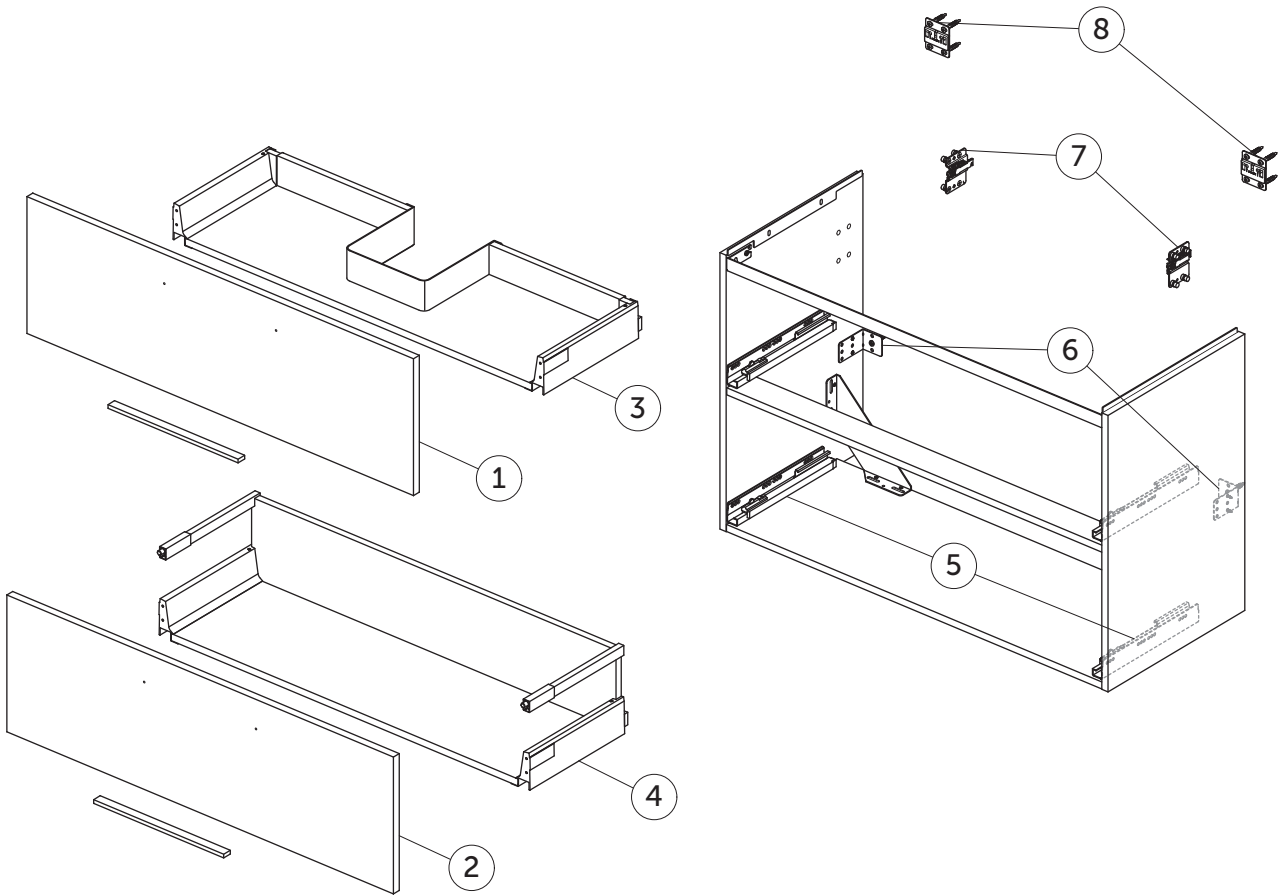

SPARE PARTS

Vanity Unit WH 1000
2 drws

I.LIFE A

Item	Description	Colour/Finish	Code No.	Quantity
1	Upper drawer front panel 996 x 312	DU - White Matt NF - Sand Beige Matt NH - Greige Matt NG - Quartz Grey Matt NV - Carbon Grey Matt NX - Natural Oak NW - Coffee Oak	TF131DU TF131NF TF131NH TF131NG TF131NV TF131NX TF131NW	1
2	Lower drawer front panel 996 x 312	DU - White Matt NF - Sand Beige Matt NH - Greige Matt NG - Quartz Grey Matt NV - Carbon Grey Matt NX - Natural Oak NW - Coffee Oak	TF132DU TF132NF TF132NH TF132NG TF132NV TF132NX TF132NW	1
3	Upper drawer structure box 100x44		TF133NG	1
4	Lower drawer structure box 100x44		TF134NG	1
5	Runners 300 KIT Tandembbox BM Blum		TF11967	pair
6	Safety brackets KIT BU (brackets, screws, plugs)		TF12067	10
7	Hangers KIT Camat 807		TF12167	pair
8	Wall fixation KIT BU (brackets, screws, plugs)		TF12267	18