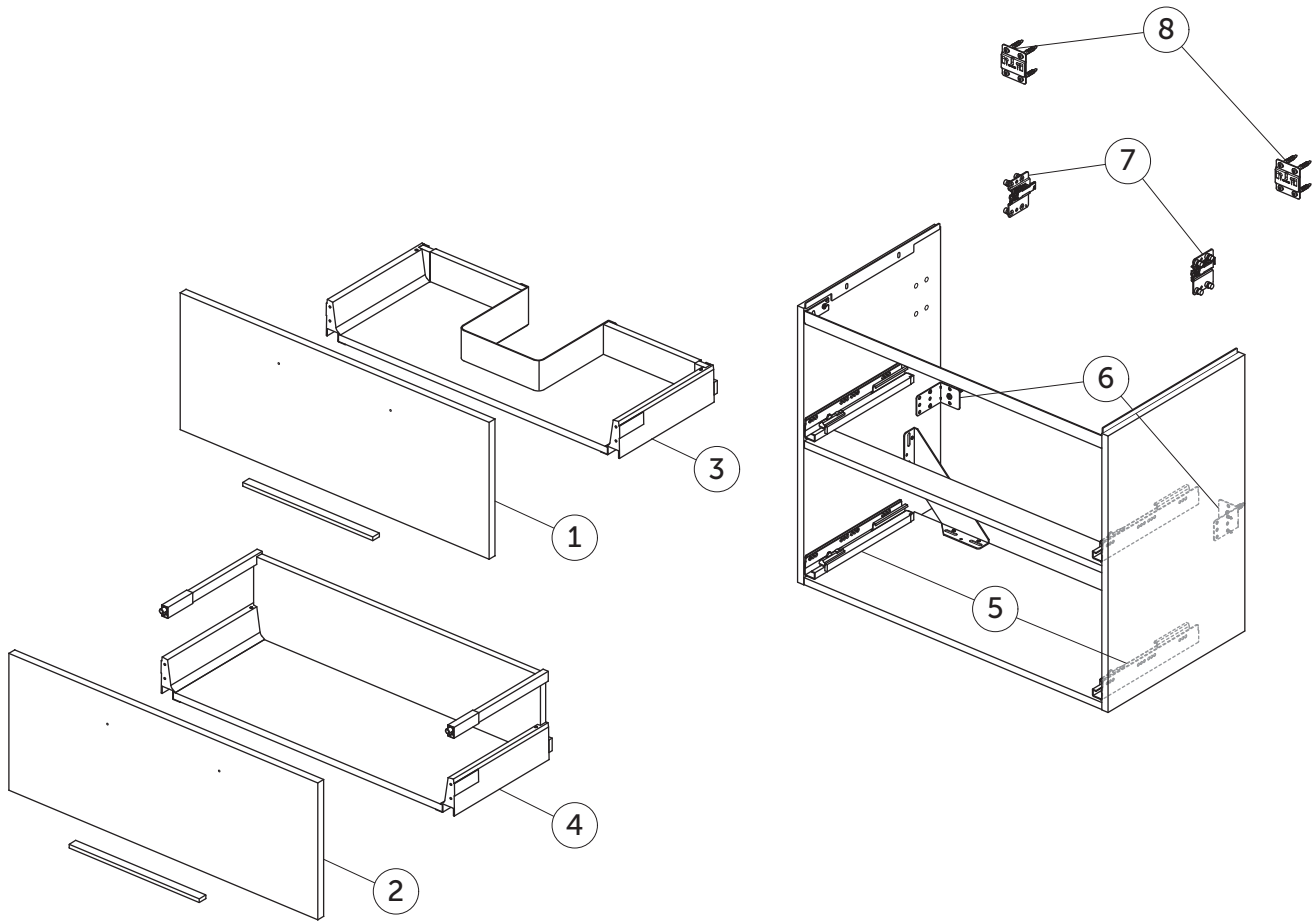

SPARE PARTS

Vanity Unit WH 800
2 drws

I.LIFE A

Item	Description	Colour/Finish	Code No.	Quantity
1	Upper drawer front panel 796 x 312	DU - White Matt NF - Sand Beige Matt NH - Greige Matt NG - Quartz Grey Matt NV - Carbon Grey Matt NX - Natural Oak NW - Coffee Oak	TF127DU TF127NF TF127NH TF127NG TF127NV TF127NX TF127NW	1
2	Lower drawer front panel 796 x 312	DU - White Matt NF - Sand Beige Matt NH - Greige Matt NG - Quartz Grey Matt NV - Carbon Grey Matt NX - Natural Oak NW - Coffee Oak	TF128DU TF128NF TF128NH TF128NG TF128NV TF128NX TF128NW	1
3	Upper drawer structure box 80x44		TF129NG	1
4	Lower drawer structure box 80x44		TF130NG	1
5	Runners 300 KIT Tandembbox BM Blum		TF11967	pair
6	Safety brackets KIT BU (brackets, screws, plugs)		TF12067	10
7	Hangers KIT Camat 807		TF12167	pair
8	Wall fixation KIT BU (brackets, screws, plugs)		TF12267	18