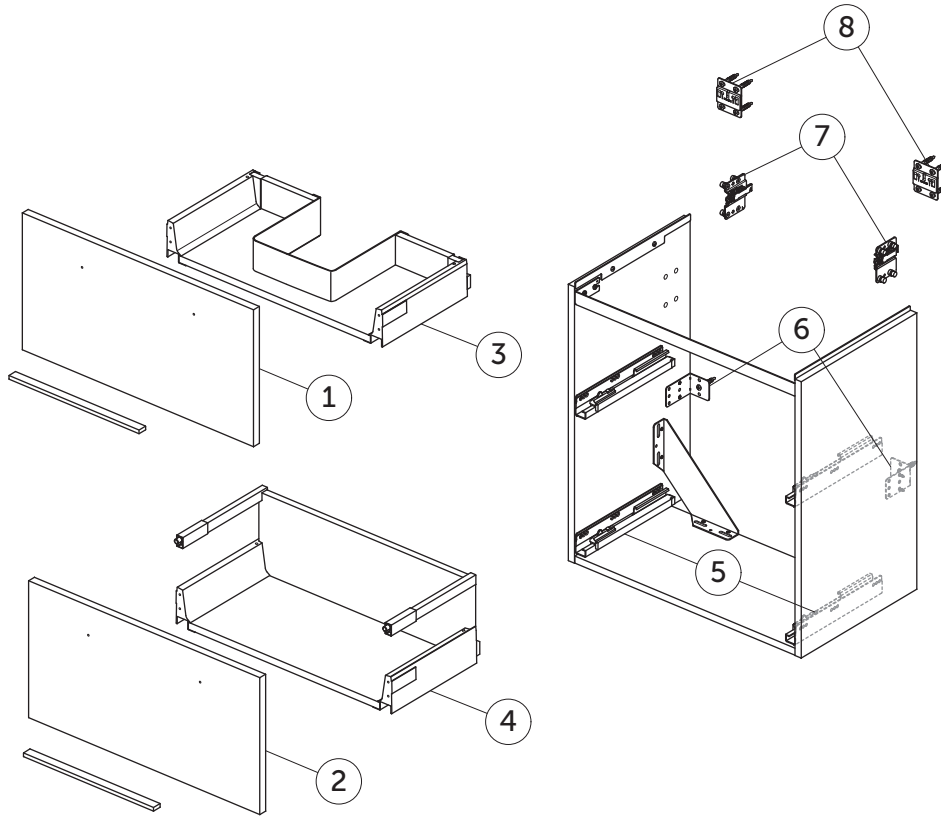

SPARE PARTS

Vanity Unit WH 600
2 drws

I.LIFE S

Item	Description	Colour/Finish	Code No.	Quantity
1	Upper drawer front panel 596 x 312	DU - White Matt NF - Sand Beige Matt NH - Greige Matt NG - Quartz Grey Matt NV - Carbon Grey Matt NX - Natural Oak NW - Coffee Oak	TF123DU TF123NF TF123NH TF123NG TF123NV TF123NX TF123NW	1
2	Lower drawer front panel 596 x 312	DU - White Matt NF - Sand Beige Matt NH - Greige Matt NG - Quartz Grey Matt NV - Carbon Grey Matt NX - Natural Oak NW - Coffee Oak	TF124DU TF124NF TF124NH TF124NG TF124NV TF124NX TF124NW	1
3	Upper drawer structure box 60x38		TF175NG	1
4	Lower drawer structure box 60x38		TF176NG	1
5	Runners 270 KIT Tandembox BM Blum		TF16667	pair
6	Safety brackets KIT BU (brackets, screws, plugs)		TF12067	10
7	Hangers KIT Camat 807		TF12167	pair
8	Wall fixation KIT BU (brackets, screws, plugs)		TF12267	18