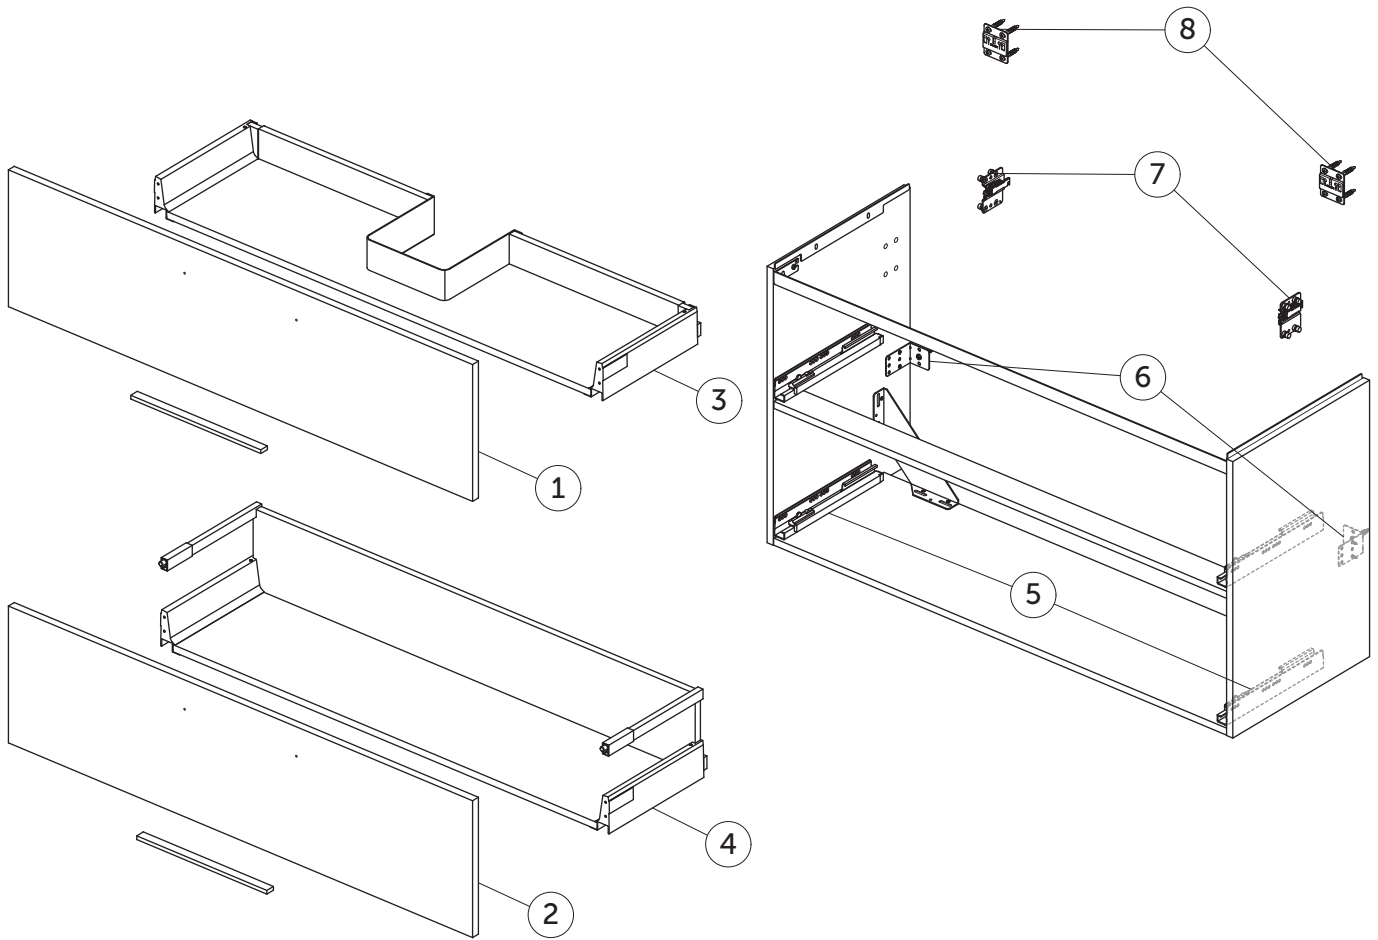

SPARE PARTS

Vanity Unit WH 1200
2 drws

I.LIFE A

Item	Description	Colour/Finish	Code No.	Quantity
1	Upper drawer front panel 1196 x 312	DU - White Matt NF - Sand Beige Matt NH - Greige Matt NG - Quartz Grey Matt NV - Carbon Grey Matt NX - Natural Oak NW - Coffee Oak	TF135DU TF135NF TF135NH TF135NG TF135NV TF135NX TF135NW	1
2	Lower drawer front panel 1196 x 312	DU - White Matt NF - Sand Beige Matt NH - Greige Matt NG - Quartz Grey Matt NV - Carbon Grey Matt NX - Natural Oak NW - Coffee Oak	TF136DU TF136NF TF136NH TF136NG TF136NV TF136NX TF136NW	1
3	Upper drawer structure box 120x44		TF137NG	1
4	Lower drawer structure box 120x44		TF138NG	1
5	Runners 300 KIT Tandembbox BM Blum		TF11967	pair
6	Safety brackets KIT BU (brackets, screws, plugs)		TF12067	10
7	Hangers KIT Camat 807		TF12167	pair
8	Wall fixation KIT BU (brackets, screws, plugs)		TF12267	18