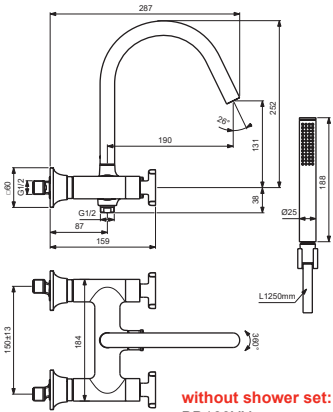

JOY NEO

Ideal Standard

**BD160XX
BD162XX**

without shower set:
BD160XX
with shower set:
BD162XX

**BD161XX
BD163XX**

without shower set:
BD161XX
with shower set:
BD163XX

For XX:
AA=chrome
A5=magnetic grey

Pos.	Signify	Spare parts-Nr.	Quantity	Pos.	Signify	Spare parts-Nr.	Quantity
1	Handle-compl.	B961756XX	1 Set	13	Sealing set for tub.spout	B961574NU	1 Set
1a	Handle-compl.	B961761XX	1 Set	14	O-Ring Ø13x2.5	A962728NU	2 Pcs.
2	Screw M4x8	B961631NU	1 Pcs.	15	S-connection	B961759XX	1 Set
3	Insert	B961326NU	1 Pcs.	16	Sh.hose 2xG1/2-1250mm	BE125XX	1 Pcs.
4	Ceramic valve G1/2,90°-LH	A861243NU*	1 Set	17	Wall bracket	BC770XX	1 Pcs.
	Ceramic valve G1/2,90°-RH	A861244NU*	1 Set	18	Handshower	BC774XX	1 Pcs.
5	Rosette	B961758XX	1 Pcs.				
6	O-Ring Ø18.2x1.7	A961640NU	2 Pcs.				
7	Nipple M22x1-G1/2	B964675XX	1 Pcs.				
8	Non return valve	B961346NU	1 Pcs.				
9	Diverter automatic	B961757XX	1 Set				
10	Pull knob	A860901XX	1 Pcs.				
11	Tub.spout R200mm	B961663XX	1 Set				
12	Flow straightner M16.5x1	B960500NU	1 Pcs.				