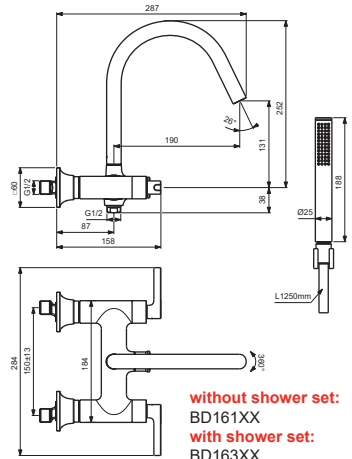

JOY NEO

Ideal Standard

**BD160XX
BD162XX**

without shower set:
BD160XX
with shower set:
BD162XX

**BD161XX
BD163XX**

without shower set:
BD161XX
with shower set:
BD163XX

For XX:
AA=chrome
A5=magnetic grey

Pos.	Signify	Spare parts-Nr.	Quantity	Pos.	Signify	Spare parts-Nr.	Quantity
1	Handle-compl.	B961756XX	1 Set	13	Sealing set for tub.spout	B961574NU	1 Set
1a	Handle-compl.	B961761XX	1 Set	14	O-Ring Ø13x2.5	A962728NU	2 Pcs.
2	Screw M4x8	B961631NU	1 Pcs.	15	S-connection	B961759XX	1 Set
3	Insert	B961326NU	1 Pcs.	16	Sh.hose 2xG1/2-1250mm	BE125XX	1 Pcs.
4	Ceramic valve G1/2,90°-LH	A861243NU*	1 Set	17	Wall bracket	BC770XX	1 Pcs.
	Ceramic valve G1/2,90°-RH	A861244NU*	1 Set	18	Handshower	BC774XX	1 Pcs.
5	Rosette	B961758XX	1 Pcs.				
6	O-Ring Ø18.2x1.7	A961640NU	2 Pcs.				
7	Nipple M22x1-G1/2	B964675XX	1 Pcs.				
8	Non return valve	B961346NU	1 Pcs.				
9	Diverter automatic	B961757XX	1 Set				
10	Pull knob	A860901XX	1 Pcs.				
11	Tub.spout R200mm	B961663XX	1 Set				
12	Flow straightner M16.5x1	B960500NU	1 Pcs.				