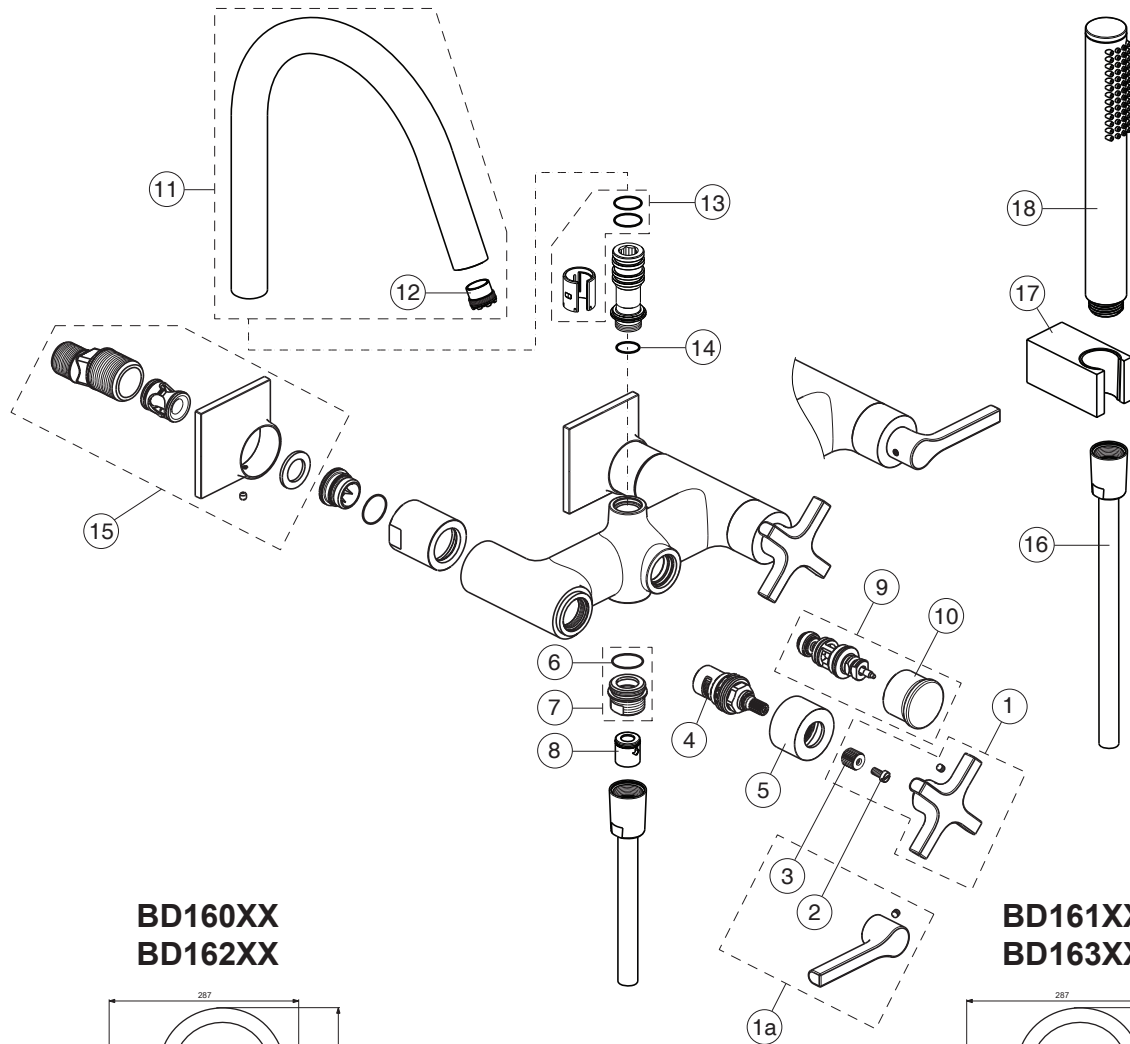

JOY NEO

Ideal Standard

**BD160XX
BD162XX**

without shower set:
BD160XX
with shower set:
BD162XX

**BD161XX
BD163XX**

without shower set:
BD161XX
with shower set:
BD163XX

For XX:
AA=chrome
A5=magnetic grey

Pos.	Signify	Spare parts-Nr.	Quantity	Pos.	Signify	Spare parts-Nr.	Quantity
1	Handle-compl.	B961756XX	1 Set	13	Sealing set for tub.spout	B961574NU	1 Set
1a	Handle-compl.	B961761XX	1 Set	14	O-Ring Ø13x2.5	A962728NU	2 Pcs.
2	Screw M4x8	B961631NU	1 Pcs.	15	S-connection	B961759XX	1 Set
3	Insert	B961326NU	1 Pcs.	16	Sh.hose 2xG1/2-1250mm	BE125XX	1 Pcs.
4	Ceramic valve G1/2,90°-LH	A861243NU*	1 Set	17	Wall bracket	BC770XX	1 Pcs.
	Ceramic valve G1/2,90°-RH	A861244NU*	1 Set	18	Handshower	BC774XX	1 Pcs.
5	Rosette	B961758XX	1 Pcs.				
6	O-Ring Ø18.2x1.7	A961640NU	2 Pcs.				
7	Nipple M22x1-G1/2	B964675XX	1 Pcs.				
8	Non return valve	B961346NU	1 Pcs.				
9	Diverter automatic	B961757XX	1 Set				
10	Pull knob	A860901XX	1 Pcs.				
11	Tub.spout R200mm	B961663XX	1 Set				
12	Flow straightner M16.5x1	B960500NU	1 Pcs.				

*Universal set (not all parts needed)

10.2021