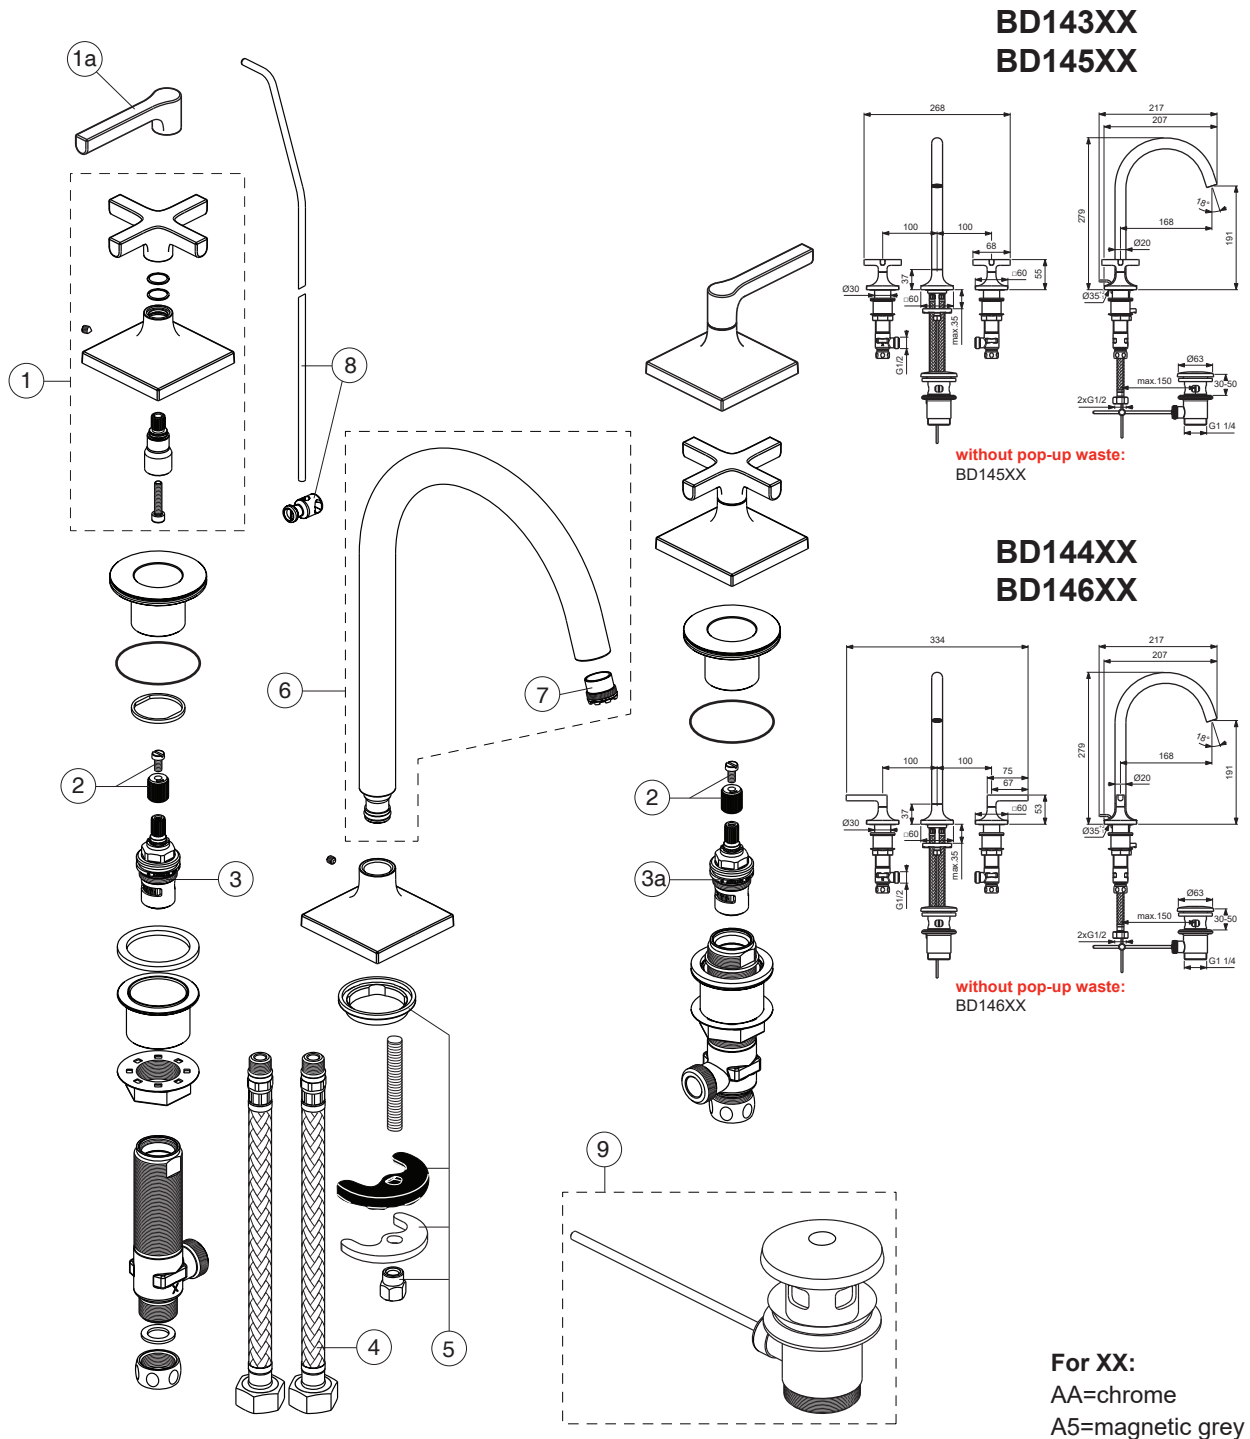

JOY NEO

Ideal Standard

Pos.	Signify	Spare parts-Nr.	Quantity	Pos.	Signify	Spare parts-Nr.	Quantity
1	Handle cross-compl.	B961752XX	1 Set				
1a	Handle lever-compl.	B961754XX	1 Set				
2	Adapter+screw	A861446NU	1 Set				
3	Ceramic valve G1/2,90°-LH	A861243NU*	1 Set				
3a	Ceramic valve G1/2,90°-RH	A861244NU*	1 Set				
4	Flex hose G1/2-L400mm	B960389NU	1 Pcs.				
5	Fixation set	A964520NU	1 Set				
6	R spout-compl.	B961769XX	1 Set				
7	Aer.cache M16.5x1-5l/min	A962708NU	1 Pcs.				
8	Pull-up rod-compl.	B960900XX	1 Set				
9	Pop-up drain ass.	A961230XX	1 Pcs.				