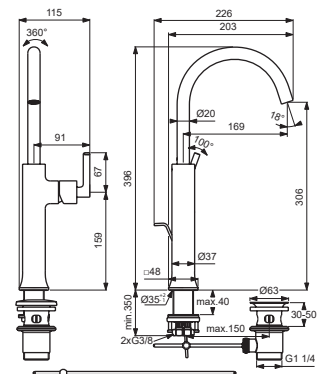

Ideal Standard

Produced from: March 2022

JOY NEO

For XX:
AA=chrome
A5=magnetic grey

BD147XX BD148XX

without pop-up waste: BD148XX

BD149XX BD150XX

without pop-up waste: BD150XX

BD155XX BD156XX

without pop-up waste: BD156XX

Pos.	Signify	Spare parts-Nr.	Quantity	Pos.	Signify	Spare parts-Nr.	Quantity
1	Lever-compl.	B961768XX	1 Set	13	Waste rod L330mm	A960200XX	1 Pcs.
2	Rubber button	A963751NU	1 Pcs.	14	Connecting group	B960255NU	1 Set
3	Cover cap	A861420XX	1 Set	15	Pop-up drain ass.	A961230XX	1 Pcs.
4	Cartridge Ø28mm	A861397NU	1 Set				
5+pos.3	Screw M33X1.5	A861417XX	1 Set				
6	Sealing set	B960839NU	1 Set				
7	Tub.spout R140mm	B961767XX	1 Set				
7a	Tub.spout R170mm	B961765XX	1 Set				
8	Aer.cache M16.5x1-5l/min	A962708NU	1 Pcs.				
9	Rubber cap Ø8.1x3	B960583NU	1 Set				
10	Pull-up rod-compl.	B960900XX	1 Set				
11	Fl.hose G3/8-L425mm	A962370NU	1 Pcs.				
	Fl.pexhose G3/8-L500mm	A962005NU*	1 Pcs.				
12	Fixation set	A964520NU	1 Set				

*for BD155XX; BD156XX