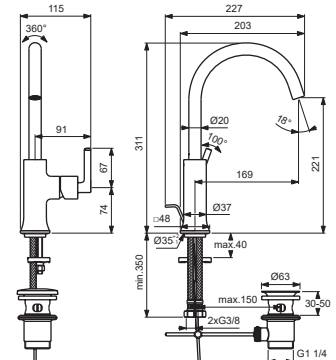

Ideal Standard

Produced from: March 2022

JOY NEO

For XX:
AA=chrome
A5=magnetic grey

BD147XX BD148XX

without pop-up waste: BD148XX

BD149XX BD150XX

without pop-up waste: BD150XX

BD155XX BD156XX

without pop-up waste: BD156XX

Pos.	Signify	Spare parts-Nr.	Quantity	Pos.	Signify	Spare parts-Nr.	Quantity
1	Lever-compl.	B961768XX	1 Set	13	Waste rod L330mm	A960200XX	1 Pcs.
2	Rubber button	A963751NU	1 Pcs.	14	Connecting group	B960255NU	1 Set
3	Cover cap	A861420XX	1 Set	15	Pop-up drain ass.	A961230XX	1 Pcs.
4	Cartridge Ø28mm	A861397NU	1 Set				
5+pos.3	Screw M33X1.5	A861417XX	1 Set				
6	Sealing set	B960839NU	1 Set				
7	Tub.spout R140mm	B961767XX	1 Set				
7a	Tub.spout R170mm	B961765XX	1 Set				
8	Aer.cache M16.5x1-5l/min	A962708NU	1 Pcs.				
9	Rubber cap Ø8.1x3	B960583NU	1 Set				
10	Pull-up rod-compl.	B960900XX	1 Set				
11	Fl.hose G3/8-L425mm	A962370NU	1 Pcs.				
	Fl.pexhose G3/8-L500mm	A962005NU*	1 Pcs.				
12	Fixation set	A964520NU	1 Set				

*for BD155XX; BD156XX