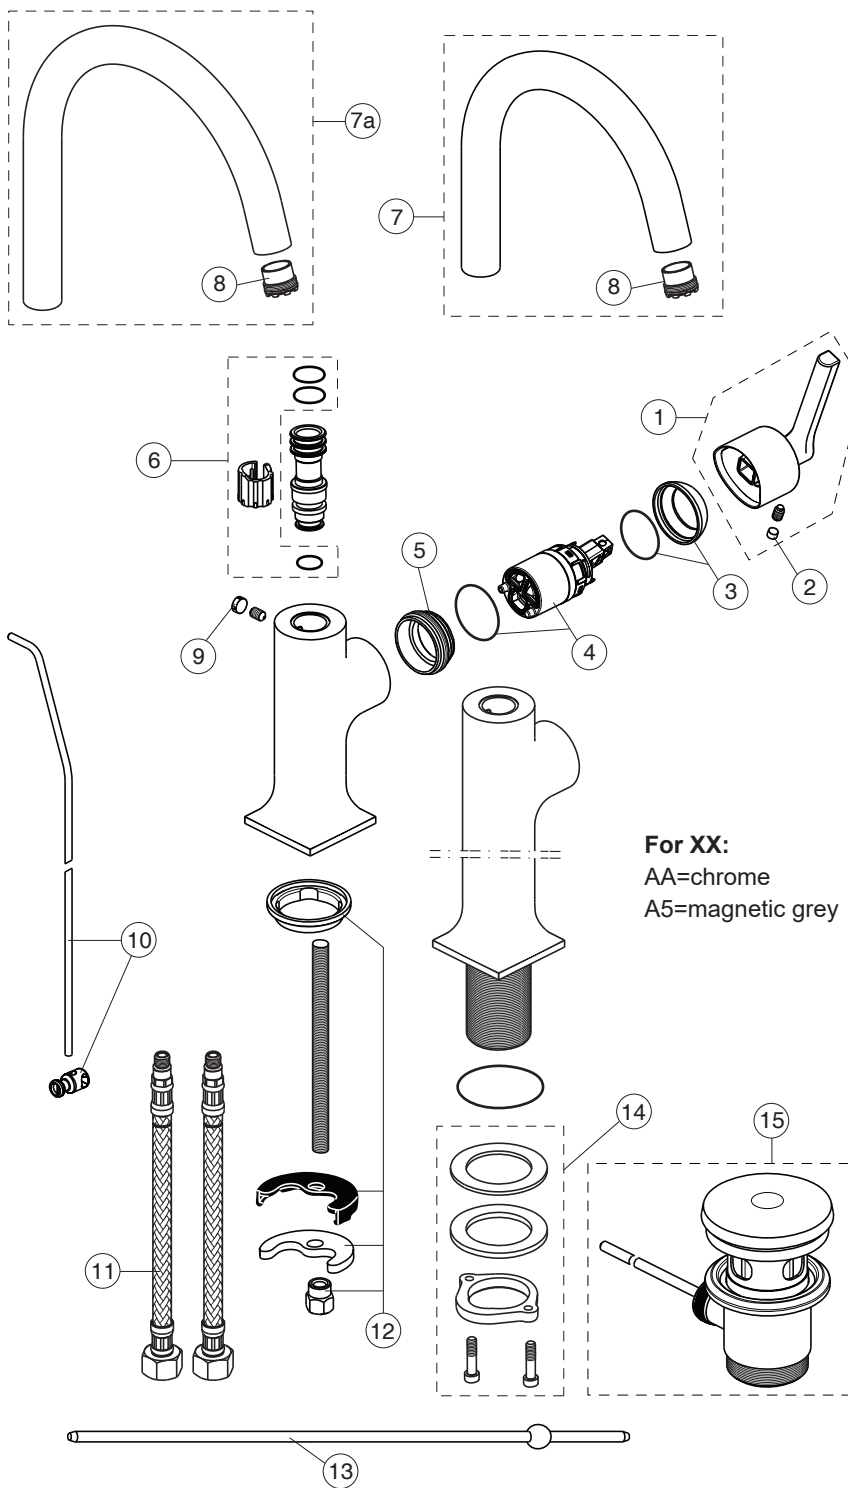

Ideal Standard

Produced from: March 2022

JOY NEO

For XX:
AA=chrome
A5=magnetic grey

BD147XX BD148XX

without pop-up waste: BD148XX

BD149XX BD150XX

without pop-up waste: BD150XX

BD155XX BD156XX

without pop-up waste: BD156XX

Pos.	Signify	Spare parts-Nr.	Quantity	Pos.	Signify	Spare parts-Nr.	Quantity
1	Lever-compl.	B961768XX	1 Set	13	Waste rod L330mm	A960200XX	1 Pcs.
2	Rubber button	A963751NU	1 Pcs.	14	Connecting group	B960255NU	1 Set
3	Cover cap	A861420XX	1 Set	15	Pop-up drain ass.	A961230XX	1 Pcs.
4	Cartridge Ø28mm	A861397NU	1 Set				
5+pos.3	Screw M33X1.5	A861417XX	1 Set				
6	Sealing set	B960839NU	1 Set				
7	Tub.spout R140mm	B961767XX	1 Set				
7a	Tub.spout R170mm	B961765XX	1 Set				
8	Aer.cache M16.5x1-5l/min	A962708NU	1 Pcs.				
9	Rubber cap Ø8.1x3	B960583NU	1 Set				
10	Pull-up rod-compl.	B960900XX	1 Set				
11	Fl.hose G3/8-L425mm	A962370NU	1 Pcs.				
	Fl.pexhose G3/8-L500mm	A962005NU*	1 Pcs.				
12	Fixation set	A964520NU	1 Set				

*for BD155XX; BD156XX