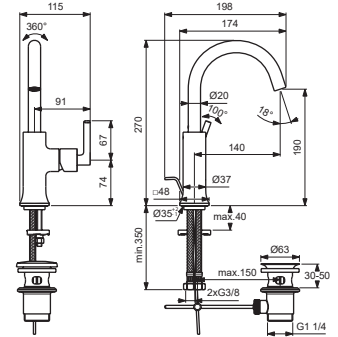

Ideal Standard

Produced from: March 2022

JOY NEO

For XX:
AA=chrome
A5=magnetic grey

BD147XX BD148XX

without pop-up waste: BD148XX

BD149XX BD150XX

without pop-up waste: BD150XX

BD155XX BD156XX

without pop-up waste: BD156XX

Pos.	Signify	Spare parts-Nr.	Quantity	Pos.	Signify	Spare parts-Nr.	Quantity
1	Lever-compl.	B961768XX	1 Set	13	Waste rod L330mm	A960200XX	1 Pcs.
2	Rubber button	A963751NU	1 Pcs.	14	Connecting group	B960255NU	1 Set
3	Cover cap	A861420XX	1 Set	15	Pop-up drain ass.	A961230XX	1 Pcs.
4	Cartridge Ø28mm	A861397NU	1 Set				
5+pos.3	Screw M33X1.5	A861417XX	1 Set				
6	Sealing set	B960839NU	1 Set				
7	Tub.spout R140mm	B961767XX	1 Set				
7a	Tub.spout R170mm	B961765XX	1 Set				
8	Aer.cache M16.5x1-5l/min	A962708NU	1 Pcs.				
9	Rubber cap Ø8.1x3	B960583NU	1 Set				
10	Pull-up rod-compl.	B960900XX	1 Set				
11	Fl.hose G3/8-L425mm	A962370NU	1 Pcs.				
	Fl.pexhose G3/8-L500mm	A962005NU*	1 Pcs.				
12	Fixation set	A964520NU	1 Set				

*for BD155XX; BD156XX