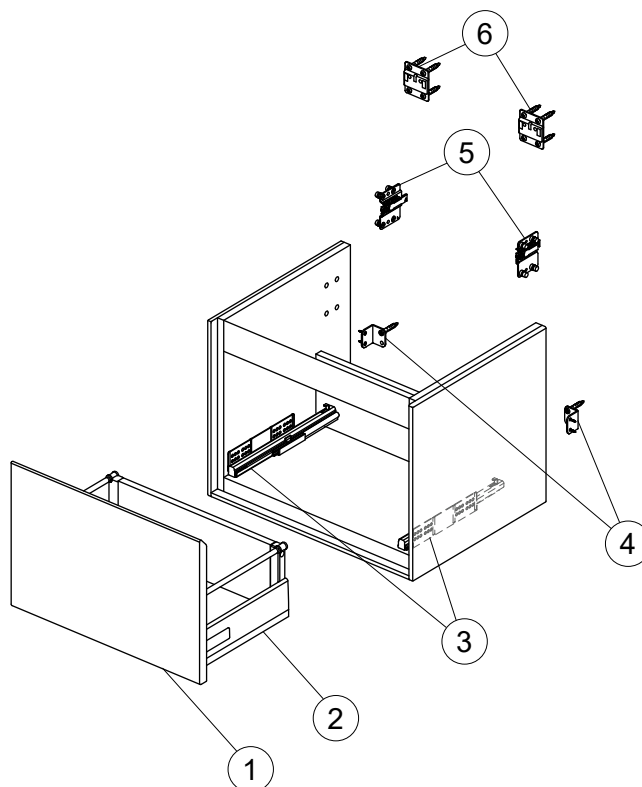

Item	Description	Colour/Finish		Code No.	Quantity
		Outside Finish	Accent Finish		
1	Drawer front panel 53	B2 - Glossy White KN - Glossy White EQ - Glossy Light Grey PS - Wood Light Grey UK - Wood Light Brown VY - Matt Dark Brown	Matt White Matt Light Grey Matt White Matt White Matt Light Brown Matt White	EF680B2 EF680B2 EF680EQ EF680PS EF680UK EF680VY	1
2	Upper drawer structure 53 Matt White			EF68167	1
3	Runner 270 KIT Blum			RV07667	Pair
4	Safety KIT (Brackets, screws & plugs)			TV38767	12
5	Hanging brackets KIT 1			RV08267	Pair
6	Wall fixation KIT 1			RV08167	12

Item	Description	Colour/Finish		Code No.	Quantity
		Outside Finish	Accent Finish		
1	Drawer front panel 53	B2 - Glossy White KN - Glossy White EQ - Glossy Light Gray PS - Wood Light Gray UK - Wood Light Brown VY - Matt Dark Brown	Matt White Matt Light Gray Matt White Matt White Matt Light Brown Matt White	EF574B2 EF574B2 EF574EQ EF574PS EF574UK EF574VY	1
2	Upper drawer structure 53 Matt White			EF57567	1
3	Runner 260 KIT			EF53767	Pair
4	Safety KIT (Brackets, screws & plugs)			EF53967	10
5	Hanging brackets KIT BU			EF54167	Pair
6	Wall fixation KIT BU			EF54267	18