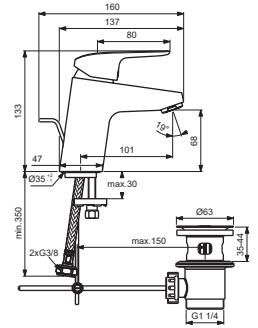

for article:
B1872AA

for article:
B1709AA

for article:
B1872AA

B1712AA
B1713AA
B1714AA

without pop-up waste:
B1714AA
with pop-up waste-plastic:
B1712AA
with pop-up waste-abs/mess:
B1713AA