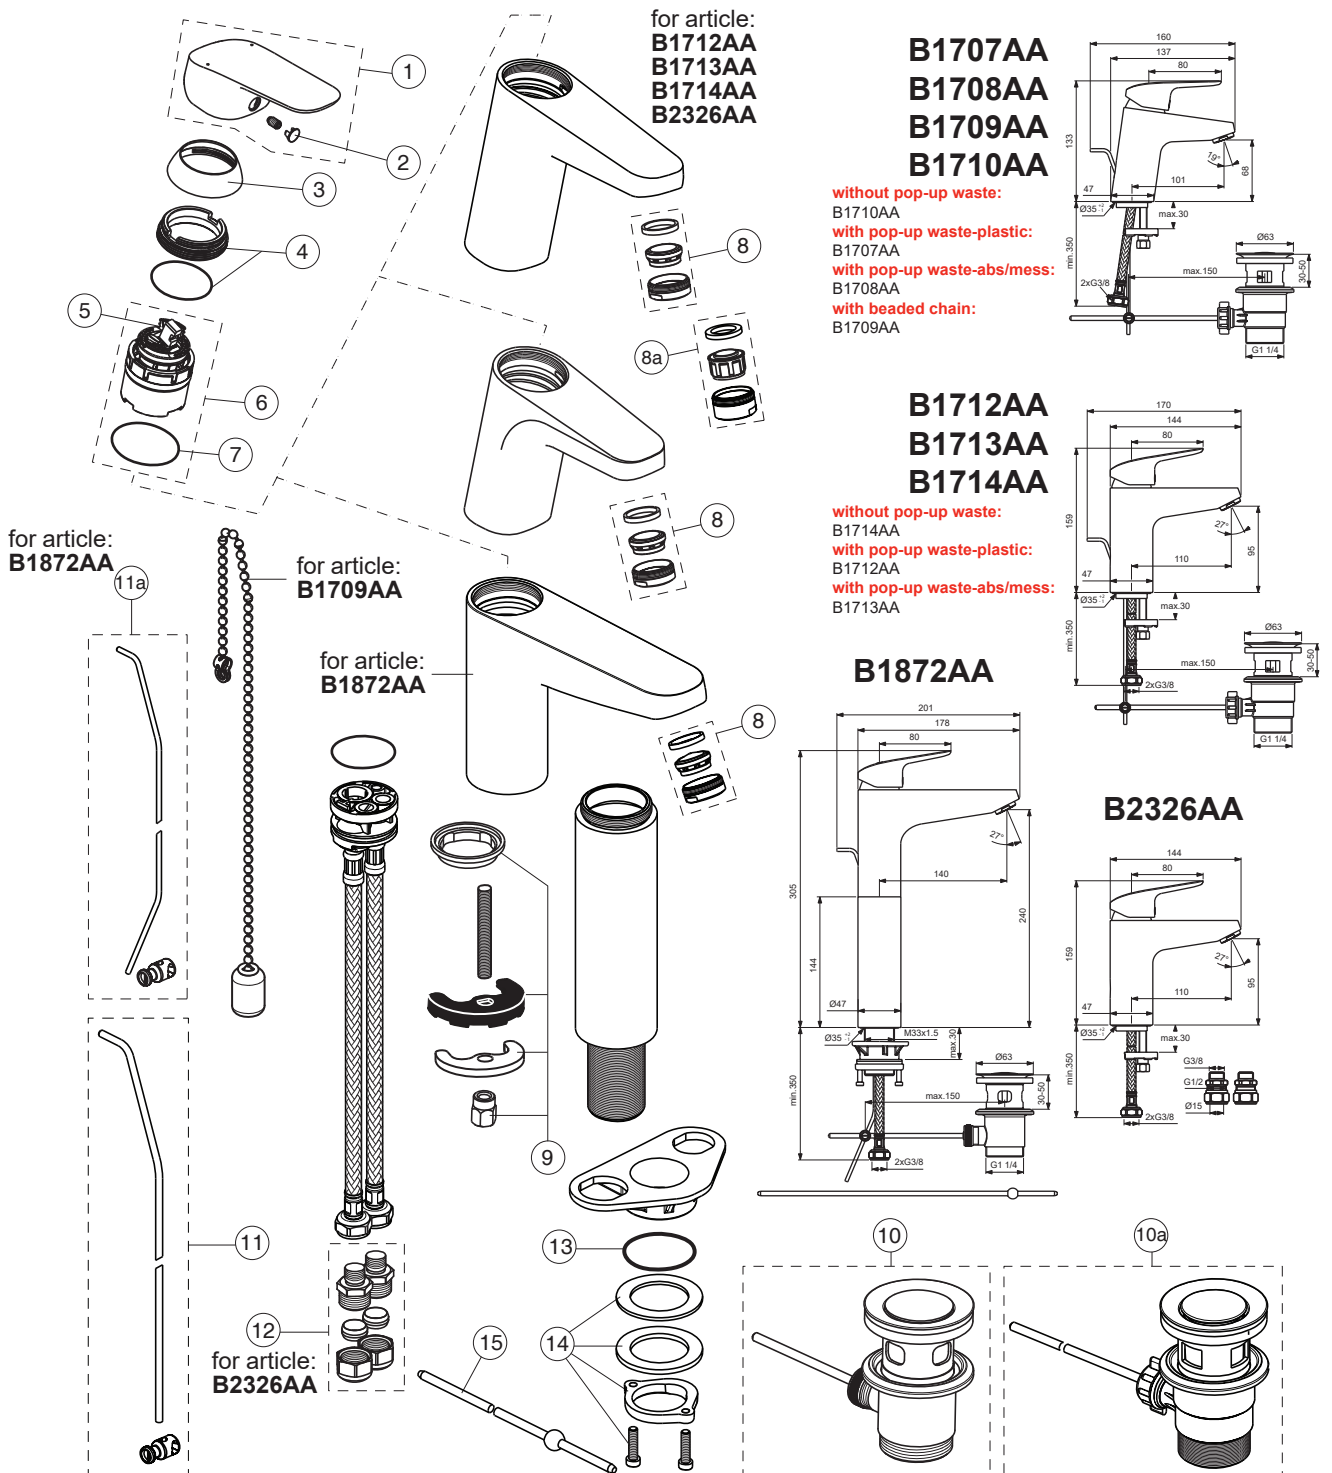

*Universal set (not all parts needed)

CERAFLEX

Ideal Standard

Produced from: Jan.2024

Pos.	Signify	Spare parts-Nr.	Quantity	Pos.	Signify	Spare parts-Nr.	Quantity
1	Lever,w/logo-set	B961375AA	1 Set	11a	Pop up waste-compl.	B961913AA	1 Set
2	Cap decorative	B960473AA	1 Pcs.	12	Connector G3/8,Ø15-set	B960845NU	1 Set
3	Rosette M38x1.5	B961373AA	1 Pcs.	13	O-Ring Ø37.77x2.62	A962574NU	1 Pcs.
4	Screw M41x1.5/M38x1.5	B961374NU	1 Set	14	Connecting group	B960255NU	1 Set
5	Hot limit stop	A861181NU	1 Pcs.	15	Waste rod L330mm	A960200AA	1 Pcs.
6	Cartridge Ø38mm	A861156NU*	1 Set				
7	O-Ring Ø38x2.5	E960059NU*	1 Set				
8	Perlator M24x1-A - 5 L/min	B961383AA	1 Pcs. (for B1707AA ; B1709AA ; B1710AA ; B1712AA ; B1714AA)				
	Perlator M24x1-3.8 L/min	B961946AA	1 Pcs. (for B1708AA ; B1713AA ; B1872AA)				
8a	Aerator M24x1-3.8 L/min	B960883AA	1 Pcs. (for B2326AA)				
9	Connecting set	A964520NU	1 Set				
10	Pop-up drain ass.	A962991AA	1 Pcs.				
10a	Pop-up waste-plastic	B964550AA	1 Pcs.				
11	Pop up waste-compl.	B960900AA	1 Set				

*Universal set (not all parts needed)

CERAFLEX

Ideal Standard

Produced from: Nov.2021

Pos.	Signify	Spare parts-Nr.	Quantity	Pos.	Signify	Spare parts-Nr.	Quantity
1	Lever,w/logo-set	B961375AA	1 Set	12	Connector G3/8,Ø15-set	B960845NU	1 Set
2	Cap decorative	B960473AA	1 Pcs.	13	O-Ring Ø37.77x2.62	A962574NU	1 Pcs.
3	Rosette M38x1.5	B961373AA	1 Pcs.	14	Connecting group	B960255NU	1 Set
4	Screw M41x1.5/M38x1.5	B961374NU	1 Set	15	Waste rod L330mm	A960200AA	1 Pcs.
5	Hot limit stop	A861181NU	1 Pcs.				
6	Cartridge Ø38mm	A861156NU*	1 Set				
7	O-Ring Ø38x2.5	E960059NU*	1 Set				
8	Perlator M24x1-A - 5l/min	B961383AA	1 Pcs.				
8a	Aerator M24x1-1G/min	B960883AA	1 Pcs.(for B2326AA)				
9	Connecting set	A964520NU	1 Set				
10	Pop-up drain ass.	A962991AA	1 Pcs.				
10a	Pop-up waste-plastic	B964550AA	1 Pcs.				
11	Pop up waste-compl.	B960900AA	1 Set				
11a		B961913AA	1 Set				