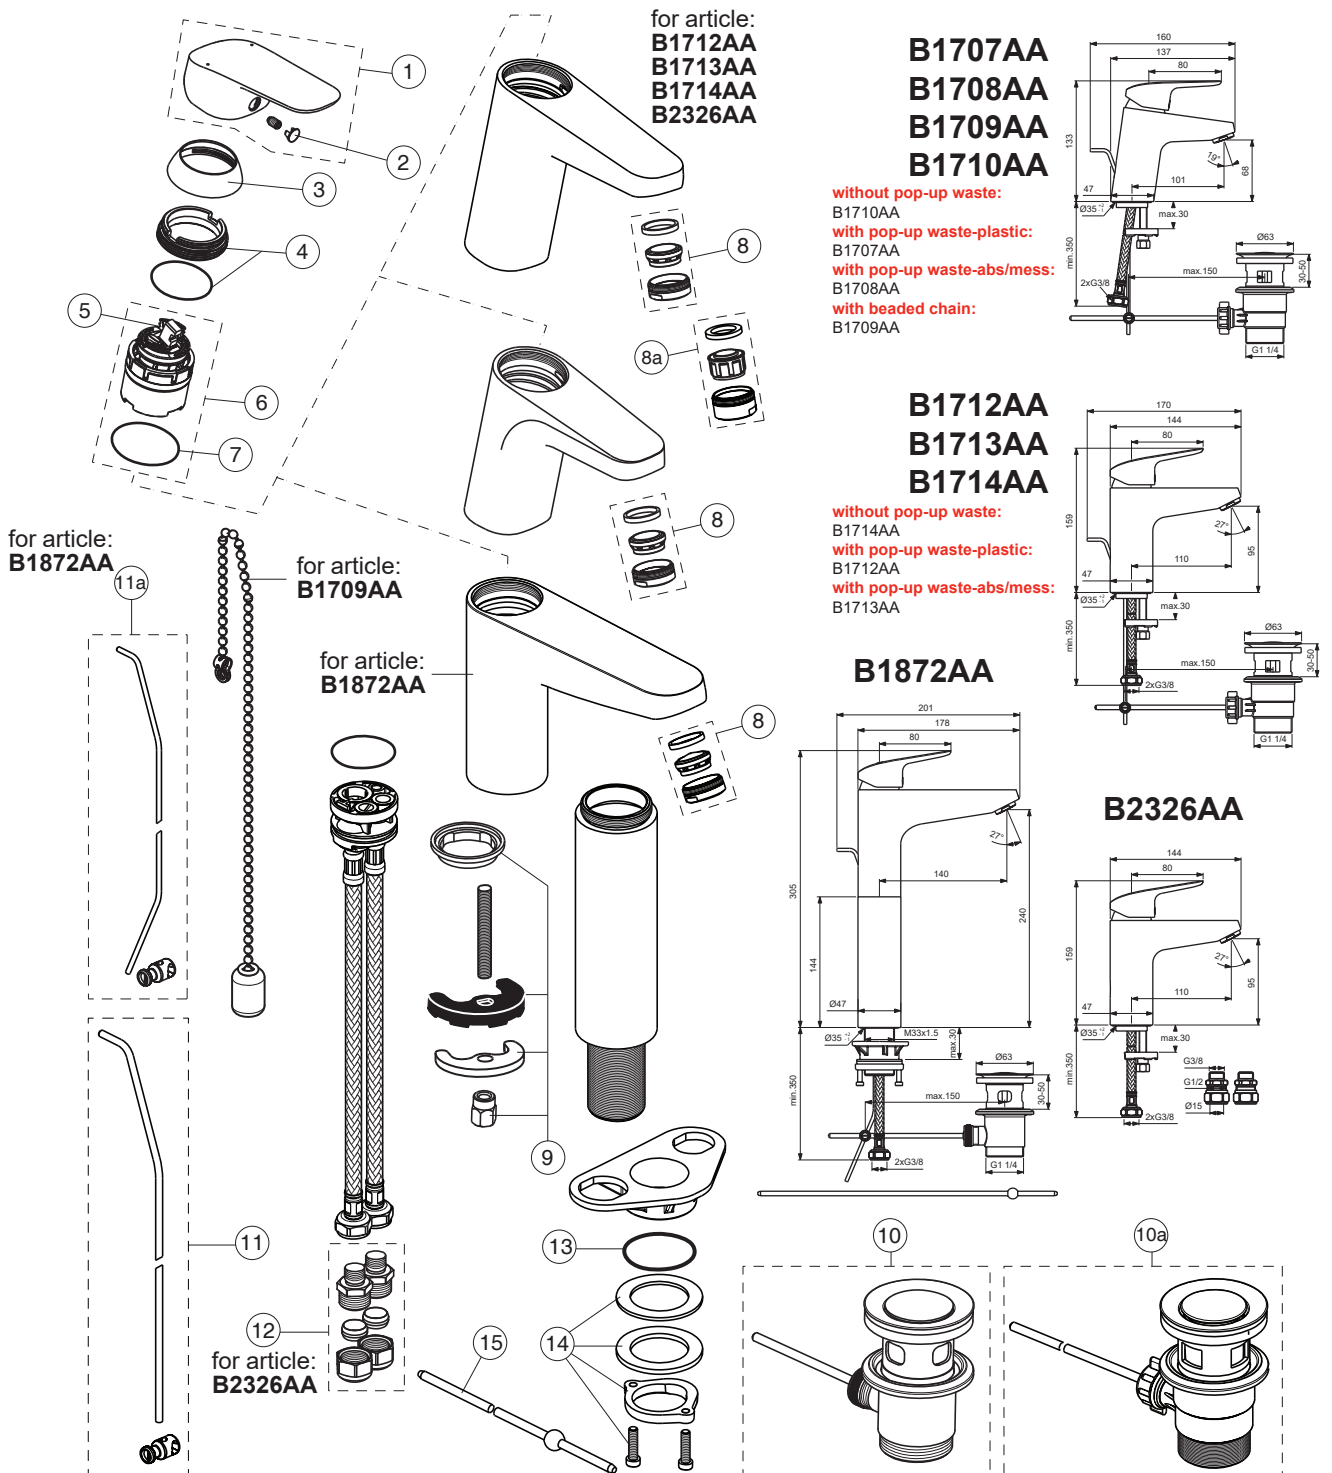

*Universal set (not all parts needed)

CERAFLEX

Ideal Standard

Produced from: Jan.2024

Pos.	Signify	Spare parts-Nr.	Quantity	Pos.	Signify	Spare parts-Nr.	Quantity
1	Lever,w/logo-set	B961375AA	1 Set	11a	Pop up waste-compl.	B961913AA	1 Set
2	Cap decorative	B960473AA	1 Pcs.	12	Connector G3/8,Ø15-set	B960845NU	1 Set
3	Rosette M38x1.5	B961373AA	1 Pcs.	13	O-Ring Ø37.77x2.62	A962574NU	1 Pcs.
4	Screw M41x1.5/M38x1.5	B961374NU	1 Set	14	Connecting group	B960255NU	1 Set
5	Hot limit stop	A861181NU	1 Pcs.	15	Waste rod L330mm	A960200AA	1 Pcs.
6	Cartridge Ø38mm	A861156NU*	1 Set				
7	O-Ring Ø38x2.5	E960059NU*	1 Set				
8	Perlator M24x1-A - 5 L/min	B961383AA	1 Pcs. (for B1707AA ; B1709AA ; B1710AA ; B1712AA ; B1714AA)				
	Perlator M24x1-3.8 L/min	B961946AA	1 Pcs. (for B1708AA ; B1713AA ; B1872AA)				
8a	Aerator M24x1-3.8 L/min	B960883AA	1 Pcs. (for B2326AA)				
9	Connecting set	A964520NU	1 Set				
10	Pop-up drain ass.	A962991AA	1 Pcs.				
10a	Pop-up waste-plastic	B964550AA	1 Pcs.				
11	Pop up waste-compl.	B960900AA	1 Set				

*Universal set (not all parts needed)

CERAFLEX

Ideal Standard

Produced from: Nov.2021

Pos.	Signify	Spare parts-Nr.	Quantity	Pos.	Signify	Spare parts-Nr.	Quantity
1	Lever,w/logo-set	B961375AA	1 Set	12	Connector G3/8,Ø15-set	B960845NU	1 Set
2	Cap decorative	B960473AA	1 Pcs.	13	O-Ring Ø37.77x2.62	A962574NU	1 Pcs.
3	Rosette M38x1.5	B961373AA	1 Pcs.	14	Connecting group	B960255NU	1 Set
4	Screw M41x1.5/M38x1.5	B961374NU	1 Set	15	Waste rod L330mm	A960200AA	1 Pcs.
5	Hot limit stop	A861181NU	1 Pcs.				
6	Cartridge Ø38mm	A861156NU*	1 Set				
7	O-Ring Ø38x2.5	E960059NU*	1 Set				
8	Perlator M24x1-A - 5l/min	B961383AA	1 Pcs.				
8a	Aerator M24x1-1G/min	B960883AA	1 Pcs.(for B2326AA)				
9	Connecting set	A964520NU	1 Set				
10	Pop-up drain ass.	A962991AA	1 Pcs.				
10a	Pop-up waste-plastic	B964550AA	1 Pcs.				
11	Pop up waste-compl.	B960900AA	1 Set				
11a		B961913AA	1 Set				