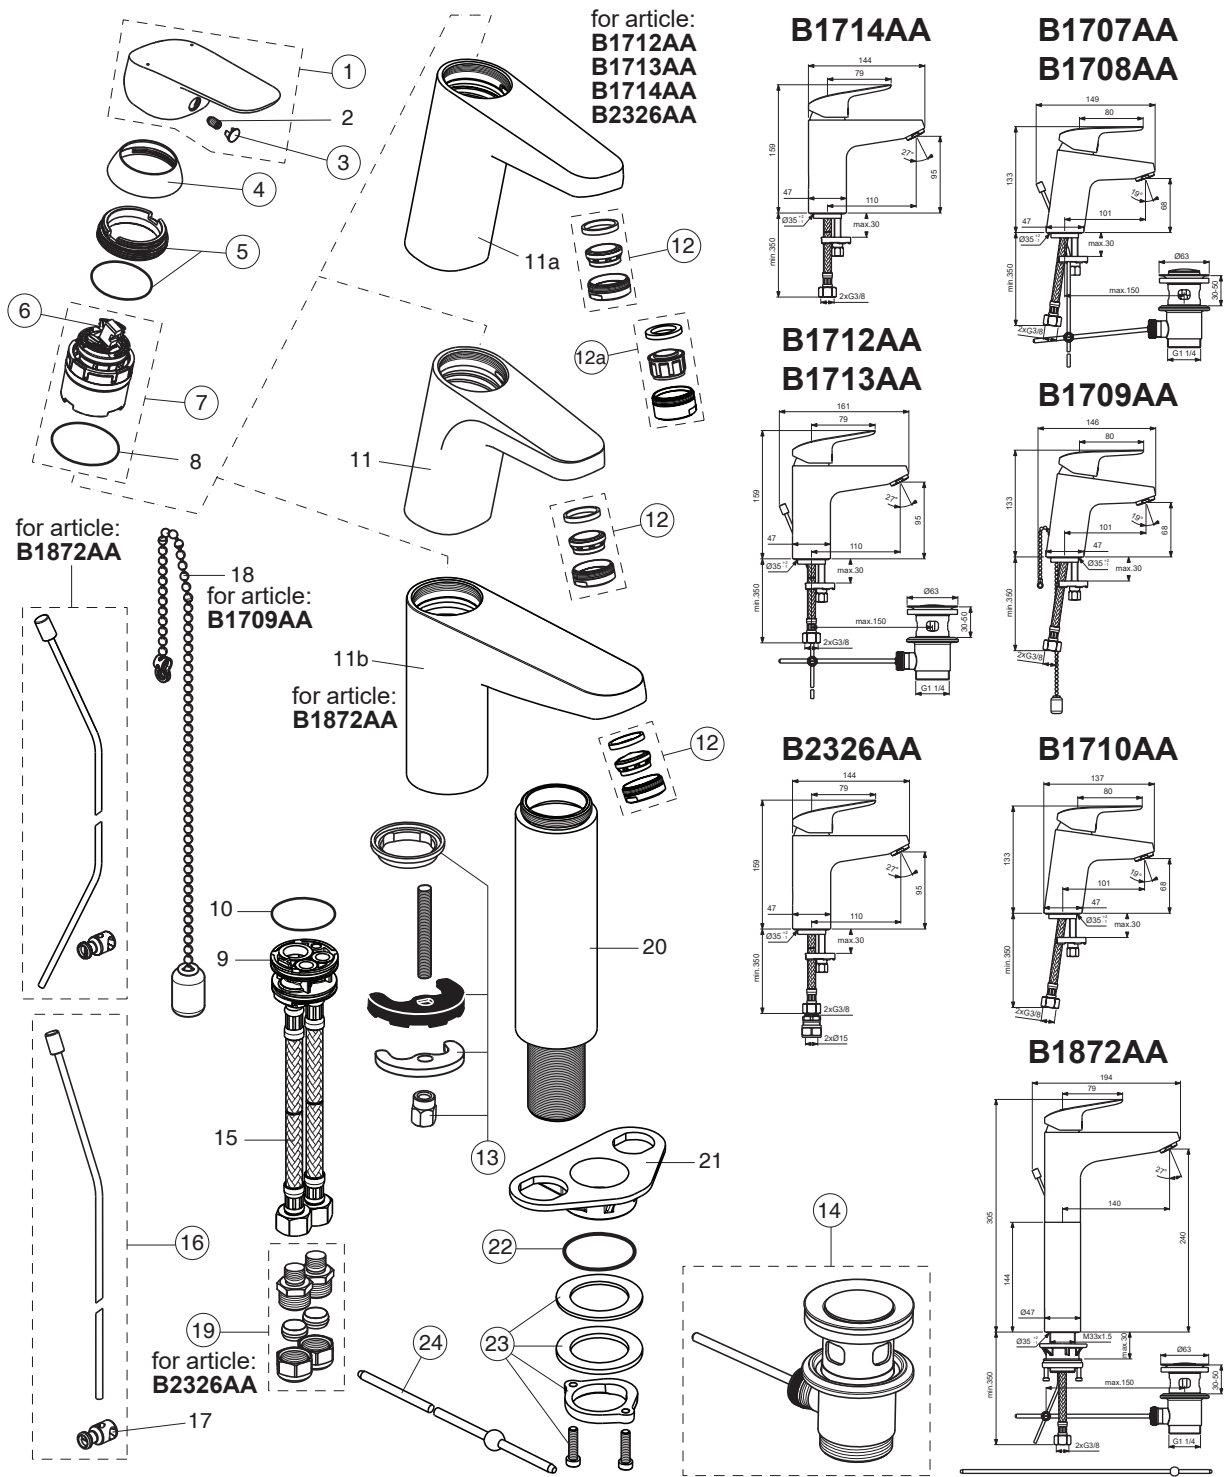

CERAFLEX

Ideal Standard

Pos.	Signify	Spare parts-Nr.	Quantity	Pos.	Signify	Spare parts-Nr.	Quantity
1	Lever,w/logo-set	B961375AA	1 Pcs.	13	Connecting set	A964520NU	1 Set
2	Screw M5x8		1 Pcs.	14	Pop-up drain ass.	A962991AA	1 Pcs.
3	Cap decorative	B960473AA	1 Pcs.		Pop-up waste-plastic	B964550AA	1 Pcs.
4	Rosette M38x1.5	B961373AA	1 Pcs.	15	Fl.pexhose G3/8-Ø10.5/L445		2 Pcs.
5	Screw M41x1.5/M38x1.5	B961374NU	1 Pcs.		Fl.pexhose G3/8-Ø10.5/L600		2 Pcs.
6	Hot limit stop	A861181NU	1 Pcs.	16	Pop up waste-compl.	B961384AA	1 Pcs.
7	Cartridge Ø38mm	A861156NU*	1 Pcs.	17	Pop up waste shackle		1 Pcs.
8	O-Ring Ø38x2.5		1 Pcs.	18	Beaded chain L460mm		1 Pcs.
9	Manifold		1 Pcs.	19	Connector G3/8,Ø15-set	B960845NU	1 Set
10	O-Ring Ø34x2		1 Pcs.	20	Distance bushing,w/shank		1 Pcs.
11	Body basin		1 Pcs.	21	U plate support bracket fix.kit		1 Pcs.
11a,b	Body basin GRANDE		1 Pcs.	22	O-Ring Ø37.77x2.62	A962574NU	1 Pcs.
12	Perlator M24x1-A - 5l/min	B961383AA	1 Pcs.	23	Connecting group	B960255NU	1 Set
12a	Aerator M24x1-1G/min	B960883AA	1 Pcs.(for B2326AA)	24	Waste rod L330mm	A960200AA	1 Pcs.

*Universal set (not all parts needed)

10.2020