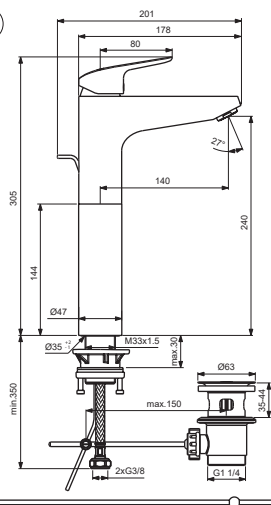

CERAFLEX

Ideal Standard

Produced from: March 2024

for article:
B1712AA
B1713AA
B1714AA
B2326AA

B1707AA
B1708AA
B1709AA
B1710AA

without pop-up waste:
B1710AA
with pop-up waste-plastic:
B1707AA
with pop-up waste-abs/mess:
B1708AA
with beaded chain:
B1709AA

for article:
B1872AA

for article:
B1709AA

for article:
B1872AA

B1712AA
B1713AA
B1714AA

without pop-up waste:
B1714AA
with pop-up waste-plastic:
B1712AA
with pop-up waste-abs/mess:
B1713AA

B1872AA

B2326AA

Pos.	Signify	Spare parts-Nr.	Quantity	Pos.	Signify	Spare parts-Nr.	Quantity
1	Lever,w/logo-set	B961375AA	1 Set	12	Connector G3/8,Ø15-set	B960845NU	1 Set
2	Cap decorative	B960473AA*	1 Set	13	O-Ring Ø37.77x2.62	A962574NU	1 Pcs.
3	Rosette M38x1.5	B961373AA	1 Pcs.	14	Connecting group	B960255NU	1 Set
4	Screw M41x1.5/M38x1.5	B961374NU	1 Set	15	Waste rod L330mm	A960200AA	1 Pcs.
5	Hot limit stop	A861181NU	1 Pcs.				
6	Cartridge Ø38mm	B961491NU*	1 Set				
7	O-Ring Ø38x2.5	E960059NU*	1 Set				
8	Aerator M24x1-3.8 L/min	B961946AA	1 Pcs.				
8a	Aerator M24x1-3.8 L/min	B960883AA	1 Pcs. (for B2326AA)				
9	Connecting set	A964520NU	1 Set				
10	Pop-up waste-abs/mess.	B960853AA	1 Pcs.				
	Pop-up waste-plastic	B964550AA	1 Pcs.				
11	Pop up waste-compl.	B960900AA	1 Set				
11a	Pop up waste-compl.	B961913AA	1 Set				

*Universal set (not all parts needed)