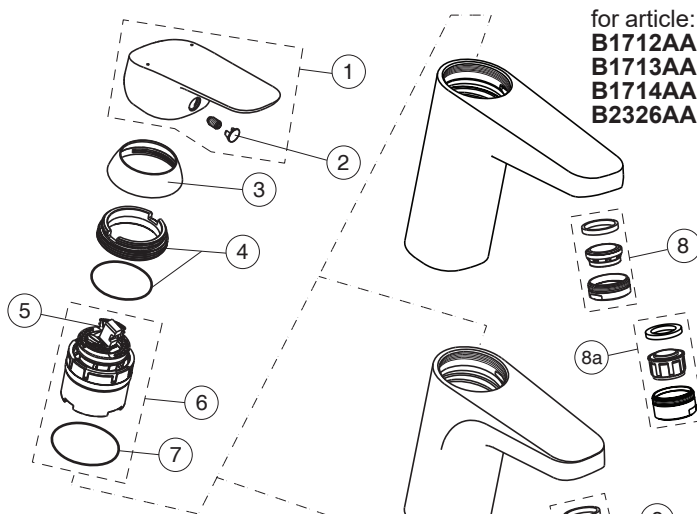

CERAFLEX

Ideal Standard

Produced from: March 2024

for article:
B1712AA
B1713AA
B1714AA
B2326AA

B1707AA
B1708AA
B1709AA
B1710AA

without pop-up waste:
 B1710AA
with pop-up waste-plastic:
 B1707AA
with pop-up waste-abs/mess:
 B1708AA
with beaded chain:
 B1709AA

*Universal set (not all parts needed)

CERAFLEX

Ideal Standard

Produced from: Jan.2024

Pos.	Signify	Spare parts-Nr.	Quantity	Pos.	Signify	Spare parts-Nr.	Quantity
1	Lever,w/logo-set	B961375AA	1 Set	11a	Pop up waste-compl.	B961913AA	1 Set
2	Cap decorative	B960473AA	1 Pcs.	12	Connector G3/8,Ø15-set	B960845NU	1 Set
3	Rosette M38x1.5	B961373AA	1 Pcs.	13	O-Ring Ø37.77x2.62	A962574NU	1 Pcs.
4	Screw M41x1.5/M38x1.5	B961374NU	1 Set	14	Connecting group	B960255NU	1 Set
5	Hot limit stop	A861181NU	1 Pcs.	15	Waste rod L330mm	A960200AA	1 Pcs.
6	Cartridge Ø38mm	A861156NU*	1 Set				
7	O-Ring Ø38x2.5	E960059NU*	1 Set				
8	Perlator M24x1-A - 5 L/min	B961383AA	1 Pcs. (for B1707AA ; B1709AA ; B1710AA ; B1712AA ; B1714AA)				
	Perlator M24x1-3.8 L/min	B961946AA	1 Pcs. (for B1708AA ; B1713AA ; B1872AA)				
8a	Aerator M24x1-3.8 L/min	B960883AA	1 Pcs. (for B2326AA)				
9	Connecting set	A964520NU	1 Set				
10	Pop-up drain ass.	A962991AA	1 Pcs.				
10a	Pop-up waste-plastic	B964550AA	1 Pcs.				
11	Pop up waste-compl.	B960900AA	1 Set				