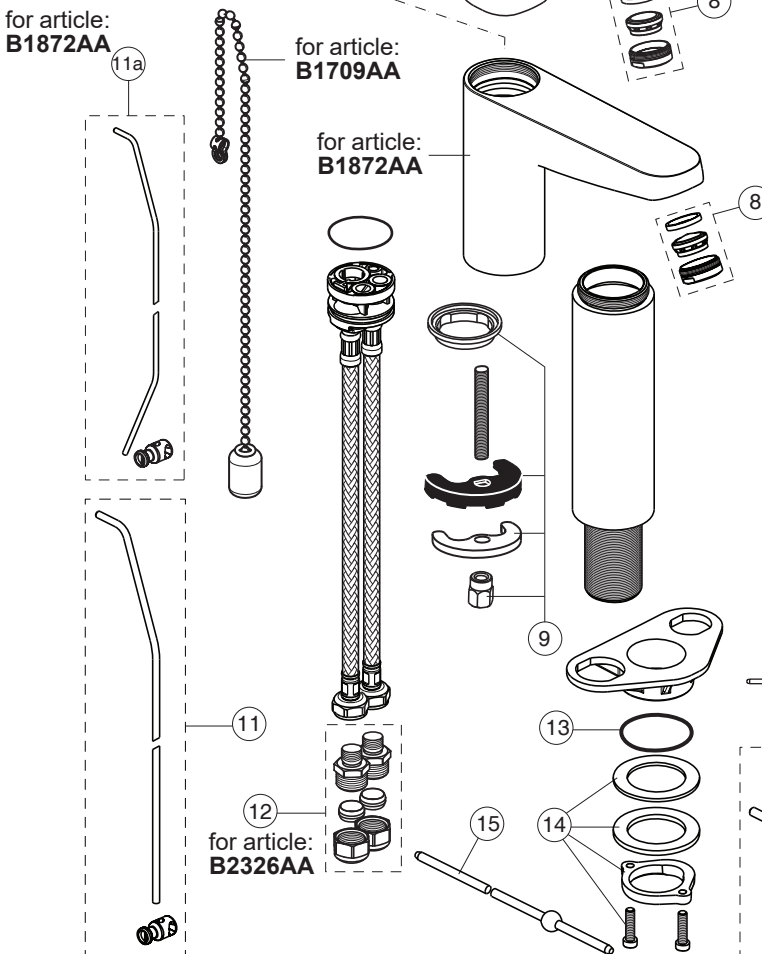

for article:
B1872AA

for article:
B1709AA

for article:
B1872AA

B1712AA
B1713AA
B1714AA

without pop-up waste:
B1714AA
with pop-up waste-plastic:
B1712AA
with pop-up waste-abs/mess:
B1713AA