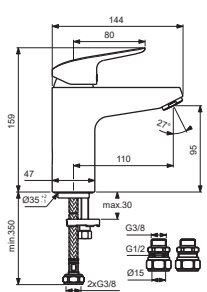

Pos.	Signify	Spare parts-Nr.	Quantity	Pos.	Signify	Spare parts-Nr.	Quantity
1	Lever,w/logo-set	B961375AA	1 Set	12	Connector G3/8,Ø15-set	B960845NU	1 Set
2	Cap decorative	B960473AA*	1 Set	13	O-Ring Ø37.77x2.62	A962574NU	1 Pcs.
3	Rosette M38x1.5	B961373AA	1 Pcs.	14	Connecting group	B960255NU	1 Set
4	Screw M41x1.5/M38x1.5	B961374NU	1 Set	15	Waste rod L330mm	A960200AA	1 Pcs.
5	Hot limit stop	A861181NU	1 Pcs.				
6	Cartridge Ø38mm	B961491NU*	1 Set				
7	O-Ring Ø38x2.5	E960059NU*	1 Set				
8	Aerator M24x1-3.8 L/min	B961946AA	1 Pcs.				
8a	Aerator M24x1-3.8 L/min	B960883AA	1 Pcs. (for B2326AA)				
9	Connecting set	A964520NU	1 Set				
10	Pop-up waste-abs/mess.	B960853AA	1 Pcs.				
	Pop-up waste-plastic	B964550AA	1 Pcs.				
11	Pop up waste-compl.	B960900AA	1 Set				
11a	Pop up waste-compl.	B961913AA	1 Set				

*Universal set (not all parts needed)

CERAFLEX

Ideal Standard

Produced from: Jan.2024

Pos.	Signify	Spare parts-Nr.	Quantity	Pos.	Signify	Spare parts-Nr.	Quantity
1	Lever,w/logo-set	B961375AA	1 Set	11a	Pop up waste-compl.	B961913AA	1 Set
2	Cap decorative	B960473AA	1 Pcs.	12	Connector G3/8,Ø15-set	B960845NU	1 Set
3	Rosette M38x1.5	B961373AA	1 Pcs.	13	O-Ring Ø37.77x2.62	A962574NU	1 Pcs.
4	Screw M41x1.5/M38x1.5	B961374NU	1 Set	14	Connecting group	B960255NU	1 Set
5	Hot limit stop	A861181NU	1 Pcs.	15	Waste rod L330mm	A960200AA	1 Pcs.
6	Cartridge Ø38mm	A861156NU*	1 Set				
7	O-Ring Ø38x2.5	E960059NU*	1 Set				
8	Perlator M24x1-A - 5 L/min	B961383AA	1 Pcs. (for B1707AA ; B1709AA ; B1710AA ; B1712AA ; B1714AA)				
	Perlator M24x1-3.8 L/min	B961946AA	1 Pcs. (for B1708AA ; B1713AA ; B1872AA)				
8a	Aerator M24x1-3.8 L/min	B960883AA	1 Pcs. (for B2326AA)				
9	Connecting set	A964520NU	1 Set				
10	Pop-up drain ass.	A962991AA	1 Pcs.				
10a	Pop-up waste-plastic	B964550AA	1 Pcs.				
11	Pop up waste-compl.	B960900AA	1 Set				