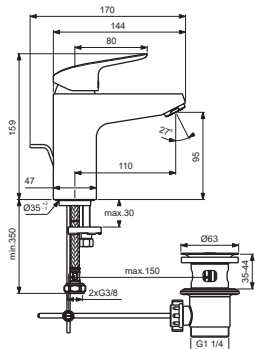

CERAFLEX

Ideal Standard

Produced from: March 2024

for article:
B1712AA
B1713AA
B1714AA
B2326AA

B1707AA
B1708AA
B1709AA
B1710AA

without pop-up waste:
B1710AA
with pop-up waste-plastic:
B1707AA
with pop-up waste-abs/mess:
B1708AA
with beaded chain:
B1709AA

for article:
B1872AA

for article:
B1709AA

for article:
B1872AA

B1712AA
B1713AA
B1714AA

without pop-up waste:
B1714AA
with pop-up waste-plastic:
B1712AA
with pop-up waste-abs/mess:
B1713AA

B1872AA

B2326AA

Pos.	Signify	Spare parts-Nr.	Quantity	Pos.	Signify	Spare parts-Nr.	Quantity
1	Lever,w/logo-set	B961375AA	1 Set	12	Connector G3/8,Ø15-set	B960845NU	1 Set
2	Cap decorative	B960473AA*	1 Set	13	O-Ring Ø37.77x2.62	A962574NU	1 Pcs.
3	Rosette M38x1.5	B961373AA	1 Pcs.	14	Connecting group	B960255NU	1 Set
4	Screw M41x1.5/M38x1.5	B961374NU	1 Set	15	Waste rod L330mm	A960200AA	1 Pcs.
5	Hot limit stop	A861181NU	1 Pcs.				
6	Cartridge Ø38mm	B961491NU*	1 Set				
7	O-Ring Ø38x2.5	E960059NU*	1 Set				
8	Aerator M24x1-3.8 L/min	B961946AA	1 Pcs.				
8a	Aerator M24x1-3.8 L/min	B960883AA	1 Pcs. (for B2326AA)				
9	Connecting set	A964520NU	1 Set				
10	Pop-up waste-abs/mess.	B960853AA	1 Pcs.				
	Pop-up waste-plastic	B964550AA	1 Pcs.				
11	Pop up waste-compl.	B960900AA	1 Set				
11a	Pop up waste-compl.	B961913AA	1 Set				

*Universal set (not all parts needed)