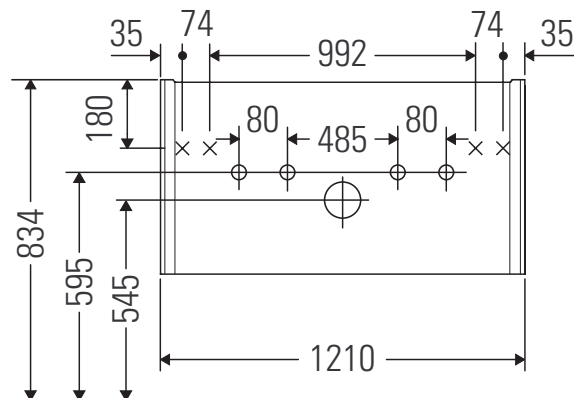

XViu

XV 4128

Montageanleitung

W mm	X mm
17	834

ME by Starck # 233612 / # 236112..00

W mm	X mm
17	834

ME by Starck # 236112..24

Verwendungshinweise