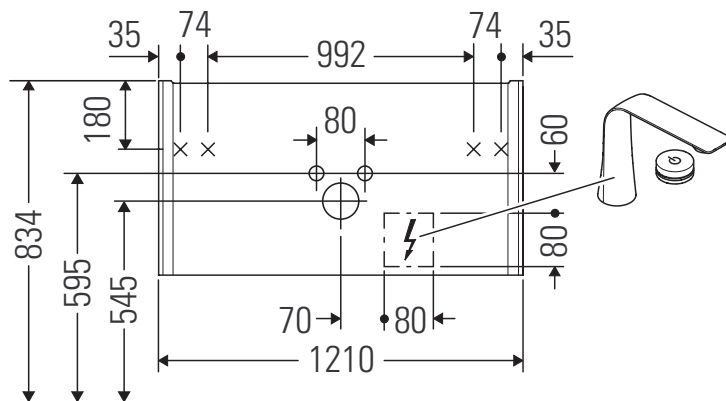

XViu

XV 4128

Montageanleitung

W mm	X mm
17	834

ME by Starck # 233612 / # 236112..00

W mm	X mm
17	834

ME by Starck # 236112..24

Verwendungshinweise