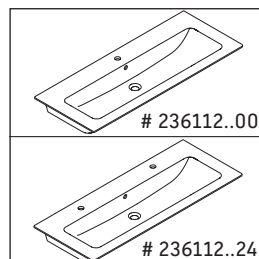

XViu

XV 4128

Montageanleitung

W mm	X mm
17	834

ME by Starck # 233612 / # 236112..00

W mm	X mm
17	834

ME by Starck # 236112..24

Verwendungshinweise