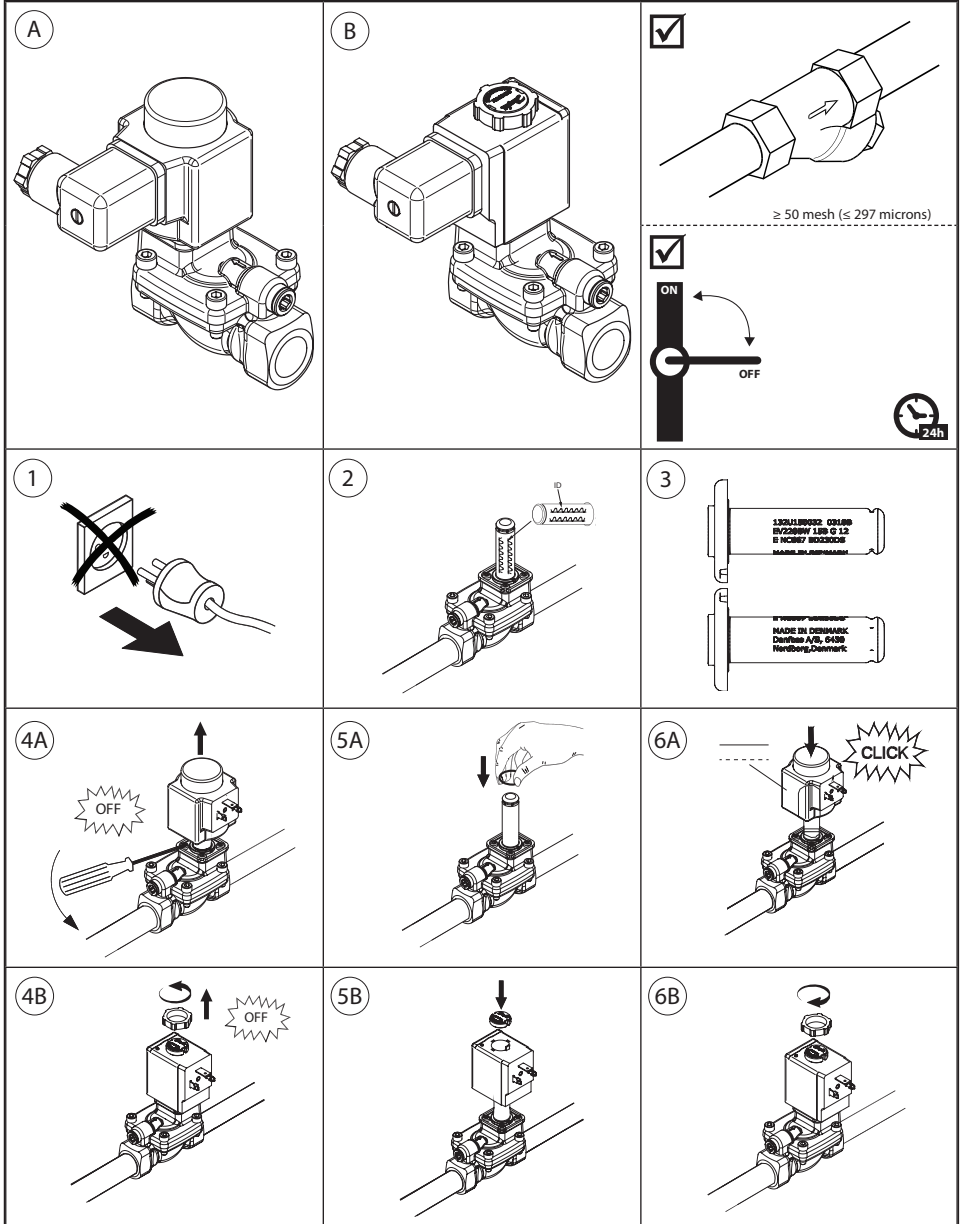

Installation guide

Solenoid valve

Type EV220B 15 - EV220B 50

UK
CA

032R9274

032R9274

Info for UK customers only: Danfoss Ltd. Oxford Road, UB9 4LH Denham, UK

16