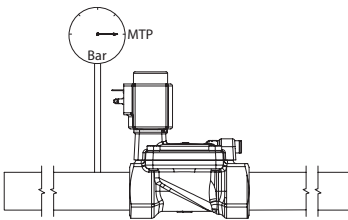

Installation guide

Solenoid valve

Type EV220B 15 - EV220B 50

UK
CA

032R9274

032R9274

Info for UK customers only: Danfoss Ltd. Oxford Road, UB9 4LH Denham, UK

16

DN	Material	Max. working pressure (MWP)	Max. test pressure (MTP)
		[bar]	[bar]
15-25 NC	EPDM/NBR	16	20
32-50 NC	EPDM/NBR	12	16
15-50 NC	FKM	10	16
15-50 NO	EPDM/NBR/FKM	10	16

EN 60730-2-8

Visit www.products.danfoss.com for further technical data