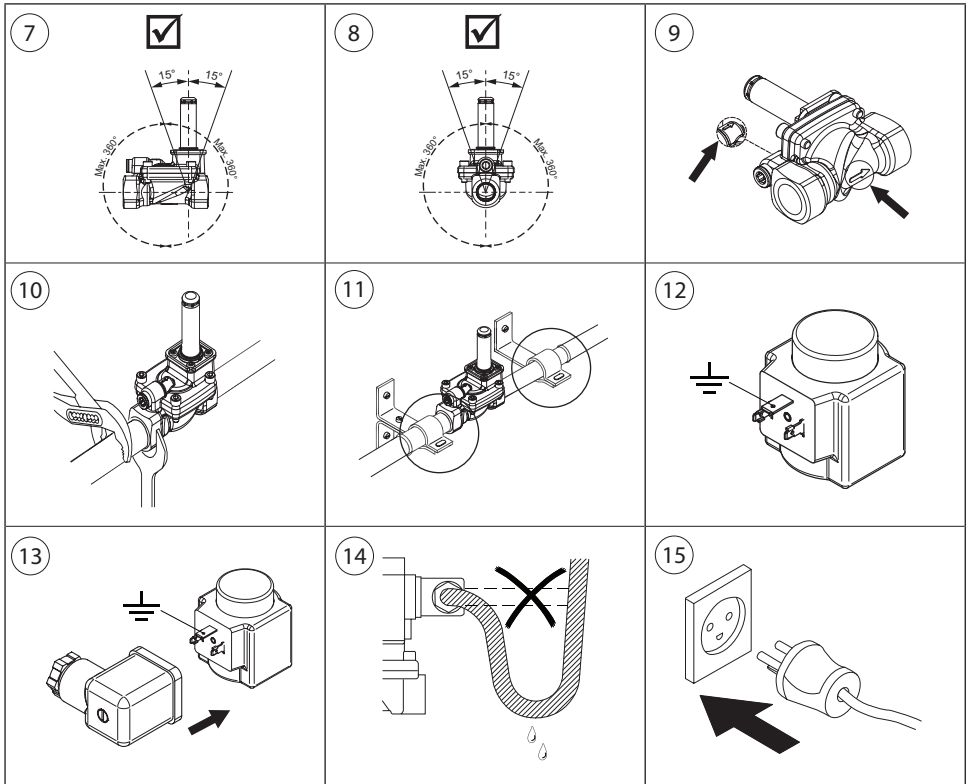

Installation guide

Solenoid valve

Type EV220B 15 - EV220B 50

UK
CA

032R9274

032R9274

Info for UK customers only: Danfoss Ltd. Oxford Road, UB9 4LH Denham, UK

16

DN	Material	Max. working pressure (MWP)	Max. test pressure (MTP)
		[bar]	[bar]
15-25 NC	EPDM/NBR	16	20
32-50 NC	EPDM/NBR	12	16
15-50 NC	FKM	10	16
15-50 NO	EPDM/NBR/FKM	10	16

EN 60730-2-8

Visit www.products.danfoss.com for further technical data