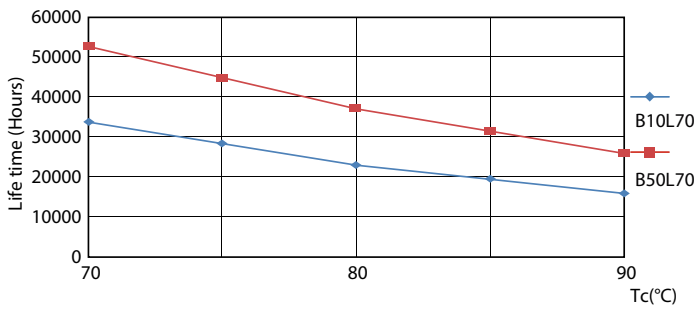

Product data

General information		Operating and electrical	
Cap-Base	G5 [G5]	Input Frequency	50 to 60 Hz
EU RoHS compliant	Yes	Power (Nom)	16.5 W
Nominal Lifetime (Nom)	50000 h	Lamp Current (Nom)	85 mA
Switching Cycle	200000	Starting Time (Nom)	0.5 s
Flux measurement reference	Sphere	Warm Up Time to 60% Light (Nom)	0.5 s
		Power Factor (Nom)	0.92
		Voltage (Nom)	220-240 V
Light technical		Temperature	
Color Code	865 [CCT of 6500K]	T-Ambient (Max)	45 °C
Beam Angle (Nom)	200 °	T-Ambient (Min)	-20 °C
Luminous Flux (Nom)	2500 lm	T-Ambient (Min)-DUP(do not use)	-20 °C
Color Designation	Cool Daylight	T-Storage (Max)	65 °C
Correlated Color Temperature (Nom)	6500 K	T-Storage (Min)	-40 °C
Luminous Efficacy (rated) (Nom)	151 lm/W	T-Case Maximum (Nom)	70 °C
Color Consistency	<6		
Color Rendering Index (Nom)	80		
LLMF At End Of Nominal Lifetime (Nom)	70 %		

MASTER LEDtube Mains T5

Controls and dimming	
Dimmable	No
Mechanical and housing	
Bulb Finish	Frosted
Bulb Material	Glass
Product Length	1200 mm
Bulb Shape	Tube, double-ended
Approval and application	
Energy Efficiency Class	D
Energy Saving Product	Yes
Approval Marks	RoHS compliance CE marking KEMA Keur certificate
Energy Consumption kWh/1000 h	17 kWh

LEDtube MAS G3 16,5W G13 2500lm 865-GUL

MASTER LEDtube Mains T5

Photometric data

LEDtube MAS G3 16,5W G13 2500lm 865-POC

Lifetime

Life Expectancy Diagram

LEDtube MAS 1 26W 50K LifetimeVsTc-LED

LEDtube MAS G3 8W 50K LumenVsTc-LMP