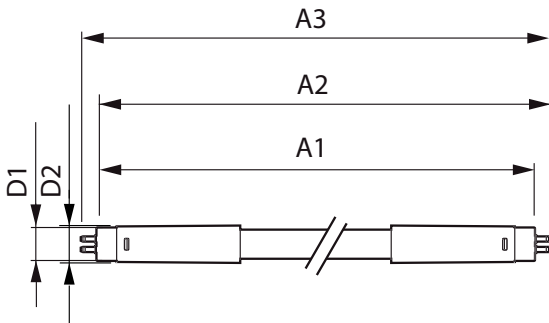

Product data

General information		Operating and electrical	
Cap-Base	G5 [G5]	Input Frequency	50 to 60 Hz
EU RoHS compliant	Yes	Power (Nom)	16.5 W
Nominal Lifetime (Nom)	50000 h	Lamp Current (Nom)	85 mA
Switching Cycle	200000	Starting Time (Nom)	0.5 s
Flux measurement reference	Sphere	Warm Up Time to 60% Light (Nom)	0.5 s
		Power Factor (Nom)	0.92
		Voltage (Nom)	220-240 V
Light technical		Temperature	
Color Code	865 [CCT of 6500K]	T-Ambient (Max)	45 °C
Beam Angle (Nom)	200 °	T-Ambient (Min)	-20 °C
Luminous Flux (Nom)	2500 lm	T-Ambient (Min)-DUP(do not use)	-20 °C
Color Designation	Cool Daylight	T-Storage (Max)	65 °C
Correlated Color Temperature (Nom)	6500 K	T-Storage (Min)	-40 °C
Luminous Efficacy (rated) (Nom)	151 lm/W	T-Case Maximum (Nom)	70 °C
Color Consistency	<6		
Color Rendering Index (Nom)	80		
LLMF At End Of Nominal Lifetime (Nom)	70 %		

MASTER LEDtube Mains T5

Controls and dimming	
Dimmable	No
Mechanical and housing	
Bulb Finish	Frosted
Bulb Material	Glass
Product Length	1200 mm
Bulb Shape	Tube, double-ended
Approval and application	
Energy Efficiency Class	D
Energy Saving Product	Yes
Approval Marks	RoHS compliance CE marking KEMA Keur certificate
Energy Consumption kWh/1000 h	17 kWh

EPREL Registration Number	467299
Product data	
Full product code	871951433435900
Order product name	MASTER LEDtube 1200mm HE 16.5W 865 T5 EU
EAN/UPC - Product	8719514334359
Order code	929003044602
Numerator - Quantity Per Pack	1
Numerator - Packs per outer box	10
Material Nr. (12NC)	929003044602
Net Weight (Piece)	0.215 kg

Dimensional drawing

MASTER LEDtube 1200mm HE 16.5W 865 T5 EU

Product	D1	D2	A1	A2	A3
MASTER LEDtube 1200mm HE 16.5W 865 T5 EU	15.8 mm	19 mm	1149 mm	1156.1 mm	1163.2 mm

Photometric data

LEDtube MAS 8W G5 1000lm