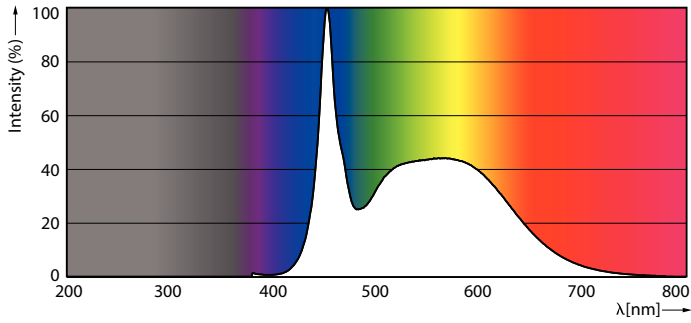

MASTER LEDtube Mains T5

Photometric data

LEDtube MAS G3 16,5W G13 2500lm 865-POC