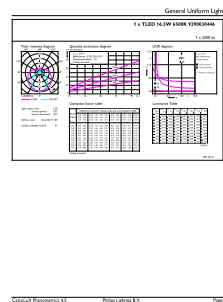

MASTER LEDtube Mains T5

Controls and dimming	
Dimmable	No
Mechanical and housing	
Bulb Finish	Frosted
Bulb Material	Glass
Product Length	1200 mm
Bulb Shape	Tube, double-ended
Approval and application	
Energy Efficiency Class	D
Energy Saving Product	Yes
Approval Marks	RoHS compliance CE marking KEMA Keur certificate
Energy Consumption kWh/1000 h	17 kWh

EPREL Registration Number	467299
Product data	
Full product code	871951433435900
Order product name	MASTER LEDtube 1200mm HE 16.5W 865 T5 EU
EAN/UPC - Product	8719514334359
Order code	929003044602
Numerator - Quantity Per Pack	1
Numerator - Packs per outer box	10
Material Nr. (12NC)	929003044602
Net Weight (Piece)	0.215 kg

Dimensional drawing

MASTER LEDtube 1200mm HE 16.5W 865 T5 EU

Product	D1	D2	A1	A2	A3
MASTER LEDtube 1200mm HE 16.5W 865 T5 EU	15.8 mm	19 mm	1149 mm	1156.1 mm	1163.2 mm

Photometric data

LEDtube MAS 8W G5 1000lm

LEDtube MAS G3 16,5W G13 2500lm 865-GUL

MASTER LEDtube Mains T5

Photometric data

LEDtube MAS G3 16,5W G13 2500lm 865-POC

Lifetime

Life Expectancy Diagram

LEDtube MAS 1 26W 50K LifetimeVsTc-LED

LEDtube MAS G3 8W 50K LumenVsTc-LMP