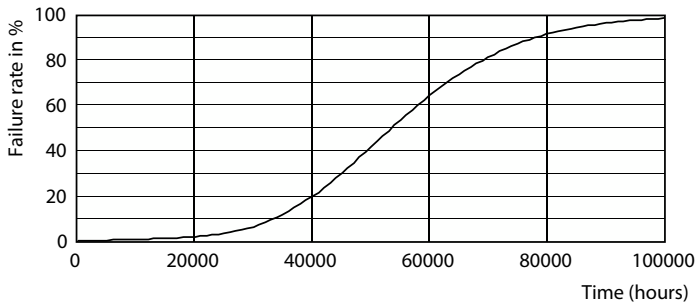

LEDtube MAS G3 16,5W G13 2500lm 865-GUL

MASTER LEDtube Mains T5

Photometric data

LEDtube MAS G3 16,5W G13 2500lm 865-POC

Lifetime

Life Expectancy Diagram

LEDtube MAS 1 26W 50K LifetimeVsTc-LED

LEDtube MAS G3 8W 50K LumenVsTc-LMP