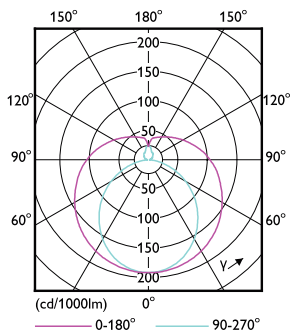

MASTER LEDtube Mains T5

Controls and dimming	
Dimmable	No
Mechanical and housing	
Bulb Finish	Frosted
Bulb Material	Glass
Product Length	1200 mm
Bulb Shape	Tube, double-ended
Approval and application	
Energy Efficiency Class	D
Energy Saving Product	Yes
Approval Marks	RoHS compliance CE marking KEMA Keur certificate
Energy Consumption kWh/1000 h	17 kWh

Dimensional drawing

MASTER LEDtube 1200mm HE 16.5W 865 T5 EU

Product	D1	D2	A1	A2	A3
MASTER LEDtube 1200mm HE 16.5W 865 T5 EU	15.8 mm	19 mm	1149 mm	1156.1 mm	1163.2 mm

Photometric data

LEDtube MAS 8W G5 1000lm