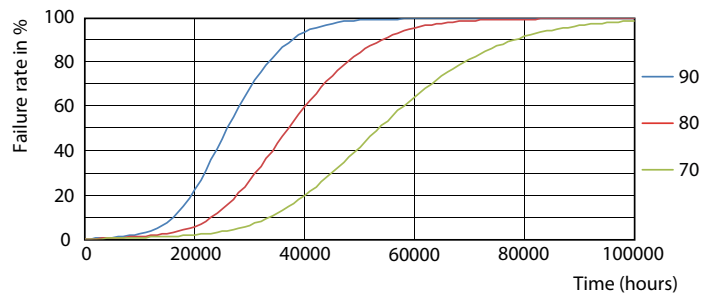

LEDtube MAS G3 16,5W G13 2500lm 865-GUL

MASTER LEDtube Mains T5

Photometric data

LEDtube MAS G3 16,5W G13 2500lm 865-POC

Lifetime

Life Expectancy Diagram

LEDtube MAS 1 26W 50K LifetimeVsTc-LED

LEDtube MAS G3 8W 50K LumenVsTc-LMP