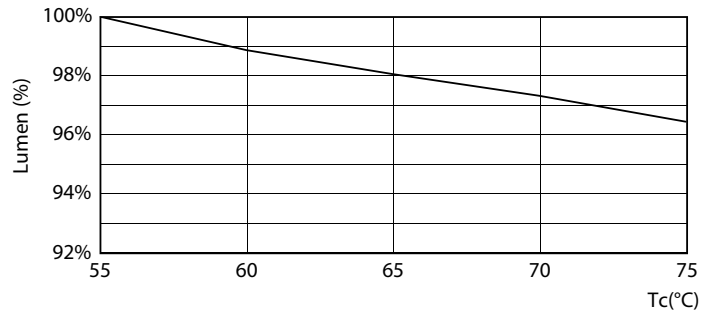

MASTER LEDtube Mains T5

Controls and dimming	
Dimmable	No
Mechanical and housing	
Bulb Finish	Frosted
Bulb Material	Glass
Product Length	1200 mm
Bulb Shape	Tube, double-ended
Approval and application	
Energy Efficiency Class	D
Energy Saving Product	Yes
Approval Marks	RoHS compliance CE marking KEMA Keur certificate
Energy Consumption kWh/1000 h	17 kWh

LEDtube MAS G3 16,5W G13 2500lm 865-GUL

MASTER LEDtube Mains T5

Photometric data

LEDtube MAS G3 16,5W G13 2500lm 865-POC

Lifetime

Life Expectancy Diagram

LEDtube MAS 1 26W 50K LifetimeVsTc-LED

LEDtube MAS G3 8W 50K LumenVsTc-LMP