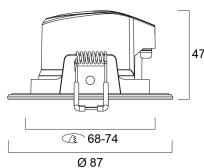

TECHNISCHE ZEICHNUNGEN