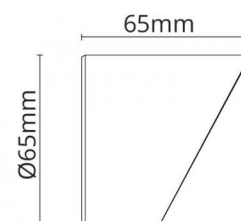

Mounting:

, Outdoor

Dimensions (mm)

Length (L):
Width (W):
Height (H):

65
65
65

7 0 2 1 9 8 6 3 0 0 2 8 4