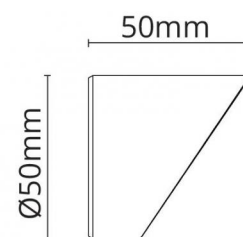

Article code: **5046 630027**
EAN: 7021986300277

Light technic

Version: Mini
System wattage: 0.0W

Materials and finish

Housing: Aluminium
Colour: Graphite
Optics: Aluminium

Mounting/Connection

Mounting: , Outdoor

Dimensions (mm)

Length (L): 50
Width (W): 50
Height (H): 50

7 0 2 1 9 8 6 3 0 0 2 7 7