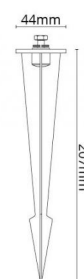

## Materials and finish

Housing:

Aluminium

Colour:

Graphite

Optics:

Aluminium

## Mounting/Connection

Mounting:

, Outdoor

## Dimensions (mm)

Length (L):

207

Width (W):

44

Height (H):

207

7 0 2 1 9 8 6 3 0 0 2 6 0