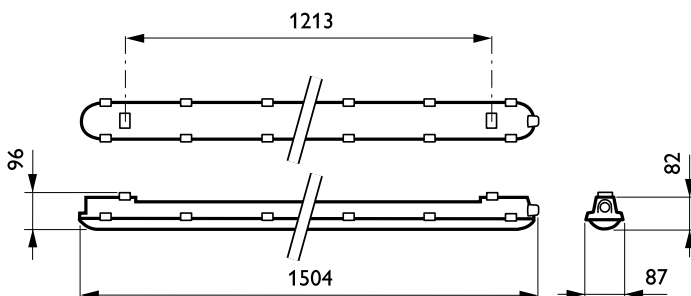

Abmessungsskizzen

CoreLine Waterproof WT120C

CoreLine LED-Feuchtraumleuchte

Photometrische Daten

IFGU1_WT120CPSDL15001xLED80S840

IFPC1_WT120CPSDL15001xLED80S840