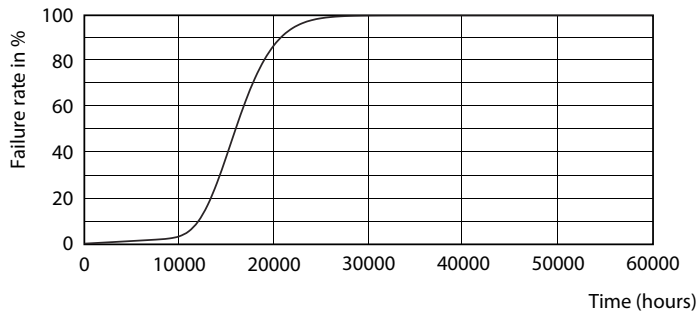

Lebensdauer

LEDbulb 40W E27 830 FR A60

LEDbulb 40W E27 830 FR A60