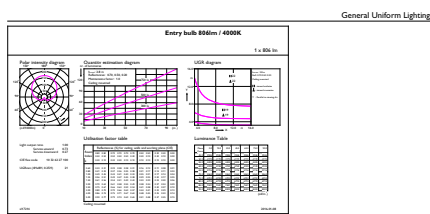

Photometrische Daten

CorePro LEDbulb ND 7.5-60W A60

CorePro LEDbulb ND 7.5-60W A60