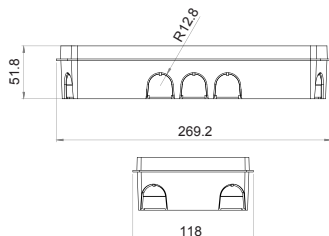

SafeLite Concrete Base