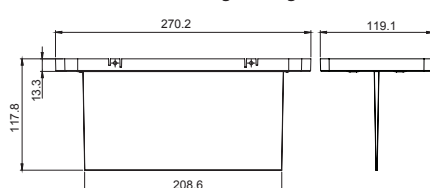

SafeLite Exit Sign Plexiglass