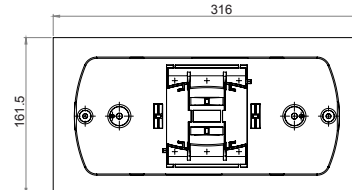

Accessories

SL24A	SL20,4x Adh
SL2CD	SL20,Cone Diffuser
SL2PG	SL20,Protection Grid
SL2PPD	SL20,Plexi Plate,Down
SL2PPDD	SL20,Plexi Plate,DD
SL2PPLR	SL20,Plexi Plate,LR
SL2RB	SL20,RecesBase
SL2WB	SL20,Wall Base

SafeLite Recessed Base