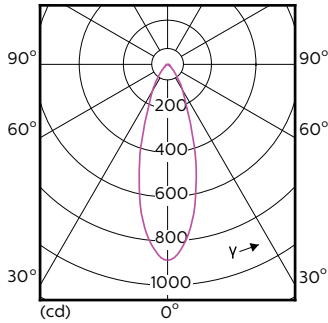

MASTER LEDspot GU10 ExpertColor

Photometrische Daten

MASTER LEDspot ExpertColor MV 50W GU10 930 36D