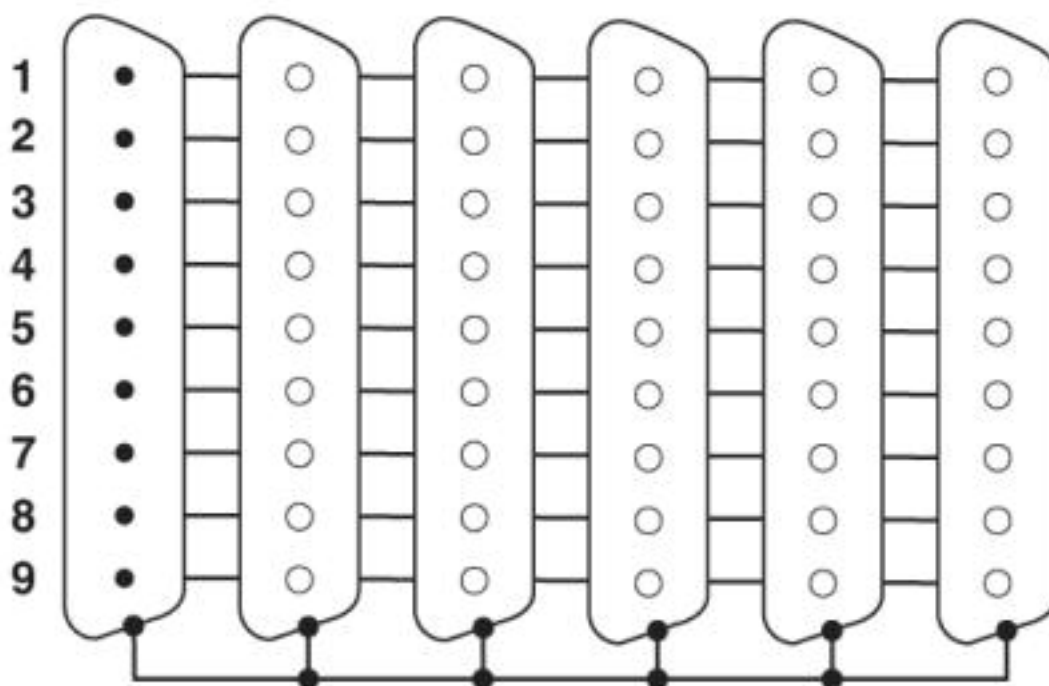

Connection distributor - PSM PTK-4 - 2799364

Technical data

Connection data

Number of positions	9
Connection method	D-SUB 9 plug
Connection	Outgoing
Number of positions	9
Connection method	D-SUB-9 female connector
Connection	Branching
Number of positions	9
Connection method	4 x D-SUB-9 socket

Conformance/approvals

Designation	EAC
Identification	EAC

Standards and Regulations

Free from substances that could impair the application of coating	according to P-VW 3.10.7 57 65 0 VW-AUDI-Seat central standard
Flammability rating according to UL 94	V0

Environmental Product Compliance

China RoHS	Environmentally friendly use period: unlimited = EFUP-e
	No hazardous substances above threshold values

Drawings

Circuit diagram